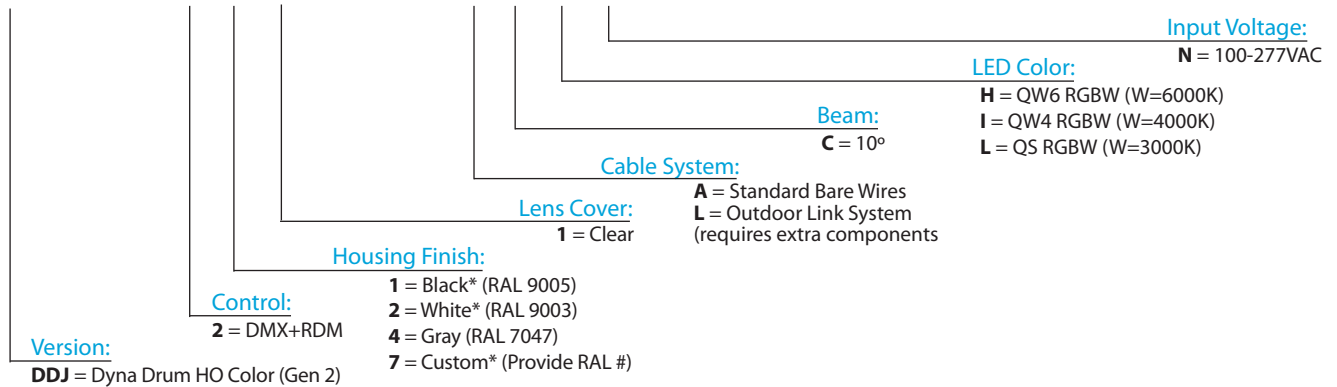

ORDER CODES

* indicates special order

DDJ - 2 # 1 - # C # N

RELATED COMPONENTS

Optional Beam Accessories

DDHSL40
40° Spread lens for Dyna Drum HO Color

DDHSL60
60° Spread lens for Dyna Drum HO Color

DDHSL1060
10° x 60° Spread lens for Dyna Drum HO Color