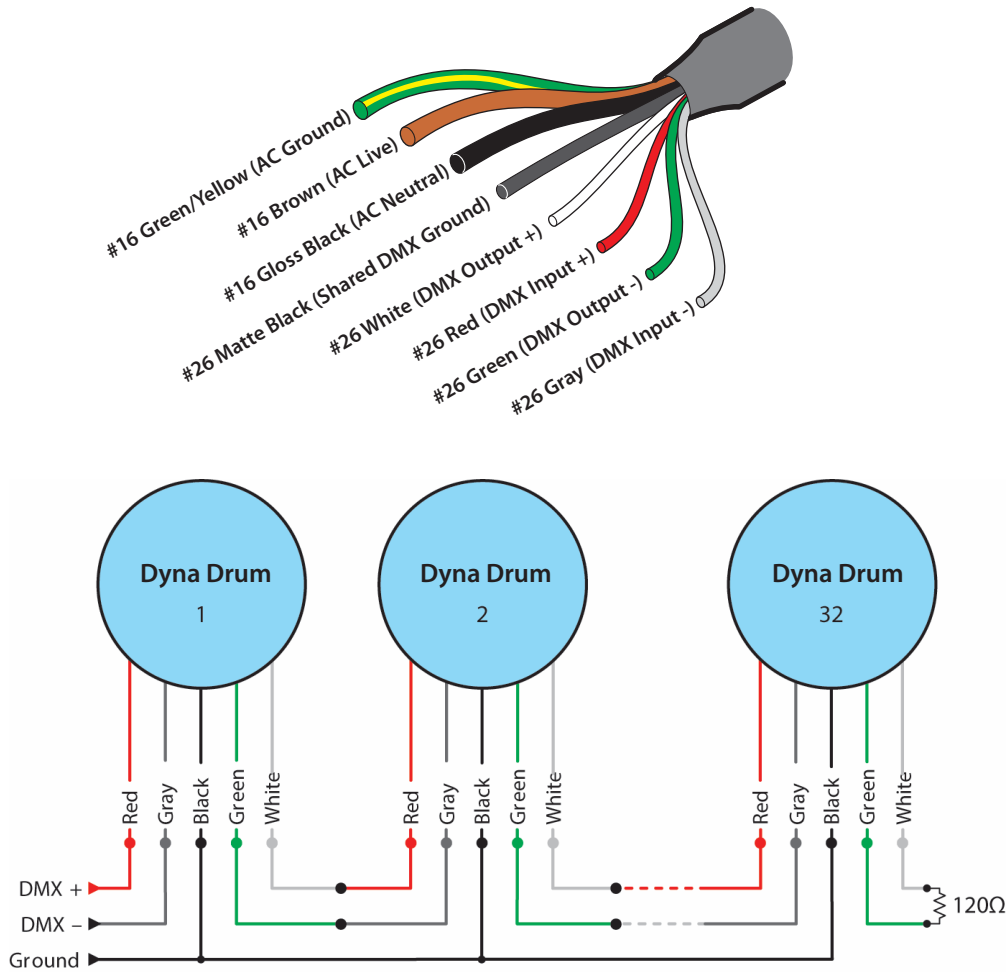

Client:

Project:

Type:

Order Code:

Quantity:

Dyna Drum HO Color is a high output, outdoor rated, quad color LED floodlight. It features an internal 100-277VAC power supply, onboard DMX+RDM driver, and each unit carries Acclaim’s Aria wireless DMX technology inside. The quad color chip provides superior color mixing and saturation over single source LED fixtures. It comes with a narrow 10° beam standard, with optional quick-change spread lenses for wider applications. It is ideal for facade lighting applications and as an area floodlight.

DDHSL1060
10° x 60° Spread lens for Dyna Drum HO Color

DDH2FSG Full snoot for Dyna Drum HO Color, Gray
DDH2FSB Full snoot for Dyna Drum HO Color, Black
DDH2FSW Full snoot for Dyna Drum HO Color, White

DDH2HSG Half snoot for Dyna Drum HO Color, Gray
DDH2HSB Half snoot for Dyna Drum HO Color, Black
DDH2HSW Half snoot for Dyna Drum HO Color, White

RELATED COMPONENTS

Optional Mounting Accessories

TM2

Use with 2" pipe, schedule 40 tenon mount
(2.51", 64mm inner dia.)

TM4

Use with 3.5" pipe, schedule 40 tenon mount
(4.13", 105mm inner dia.)

PC2

Use with 2" pipe, schedule 40 pipe clamp
mounts 1 or 2 fixtures

PC4

Use with 4" pipe, schedule 40 pipe clamp
mounts 1 or 2 fixtures

DIMENSIONS

WIRING

PHOTOMETRICS

Color Temp / Beam	Lumens	Center Candela	Efficacy (l/pw)	CRI (Ra)	CRI (r9)
QW RGBW, 10°	7660	161,203	31	-	-
QS RGBW, 10°	7405	152,578	30	-	-