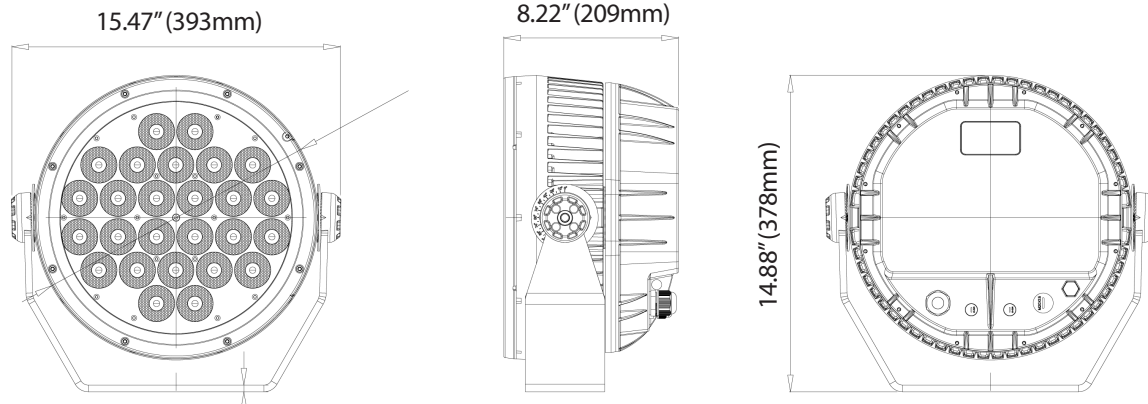

SPECIFICATIONS

Colors	QW6: RGBW (W=6000K), QW4: RGBW (W=4000K), QS: RGBW (W=3000K)
Beam Angles	10° standard, 20°, 40°, 60°, 10° x 60° spread lens options
Photometrics	7660 lumens, 161,203 cd, see page 4 for details
Effective Projected Area	1.75 ft ²
Control	DMX+RDM, Manual color setting in menu, photocell included, Aria wireless direct connect
Max Fixtures in Series	32 via DMX, power local to each fixture
Power Consumption	250W
Operating Voltage	100-277VAC, 50/60 Hz
Lumen Maintenance	L70 @ 150,000 hours (25° C)
Mounting	Surface mount bracket included, optional tenon mount and pipe clamp available
Finish	Gray standard (RAL 7047), black, white, and custom colors optional
Material	Die cast aluminum, glass top lens, optional marine coating available
Ambient Operating Temperature	-40° F to 125° F (-40° C to 51° C)
IP Rating	IP66, wet location
IK Rating	IK07, protection against 2 joule impact
Fixture Connectors	Attached 5' (1.5m) IP66 hybrid cable, AC power +DMX/RDM
Warranty	5 Years, limited
Weight	36 lbs. (16.3 kg)
Dimensions	L: 14.8" x W: 15.4" x D: 8.2" (378mm x 393mm x 209mm)
Certifications	

RELATED COMPONENTS

Optional Mounting Accessories

TM2

Use with 2" pipe, schedule 40 tenon mount
(2.51", 64mm inner dia.)

TM4

Use with 3.5" pipe, schedule 40 tenon mount
(4.13", 105mm inner dia.)

PC2

Use with 2" pipe, schedule 40 pipe clamp
mounts 1 or 2 fixtures

PC4

Use with 4" pipe, schedule 40 pipe clamp
mounts 1 or 2 fixtures

DIMENSIONS

WIRING

PHOTOMETRICS

Color Temp / Beam	Lumens	Center Candela	Efficacy (l/pw)	CRI (Ra)	CRI (r9)
QW RGBW, 10°	7660	161,203	31	-	-
QS RGBW, 10°	7405	152,578	30	-	-