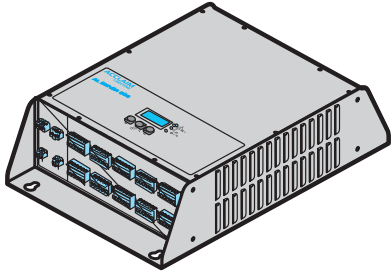

# AL DRIVER 800™

Client:

Project:

Type:

Order Code:

Quantity:

The **AL Driver 800** is a multi-protocol, 800W driver for low voltage LED products. The input control protocols include DMX, RDM, 0-10V and DALI; and features 24V DC / PWM output. It offers maximum flexibility with your front end control preferences.

## SPECIFICATIONS

Input Voltage	100-277VAC, 50/60Hz
Output Voltage	24VDC
DC Output Wattage	800W
DC Output Current	6.6A maximum per channel
Control Input Protocols	DMX+RDM, 0-10V (sink and source), DALI
Control Output Protocols	Multi-channel PWM
Maximum Power Consumption	960W
Optional Operating Modes	Static color selection, internal preset color fade
Internal Sensors	Temperature & usage, data accessible via the on-board display
Finish	Black
IP Rating	IP22, Dry Location
Ambient Operating Temperature	14° F to 113° (-10° C to 45° C)
Connectors	6 pin terminals for PWM outputs, 3 pin terminals for DMX, 2 pin terminals for 0-10V & DALI
Warranty	5 Years Limited
Weight	14.4 lbs. (6.5 kg)
Dimensions	<b>L:</b> 15.8" <b>W:</b> 10.7" <b>H:</b> 4" (L: 400mm W: 270mm H: 100mm)
Certifications	 