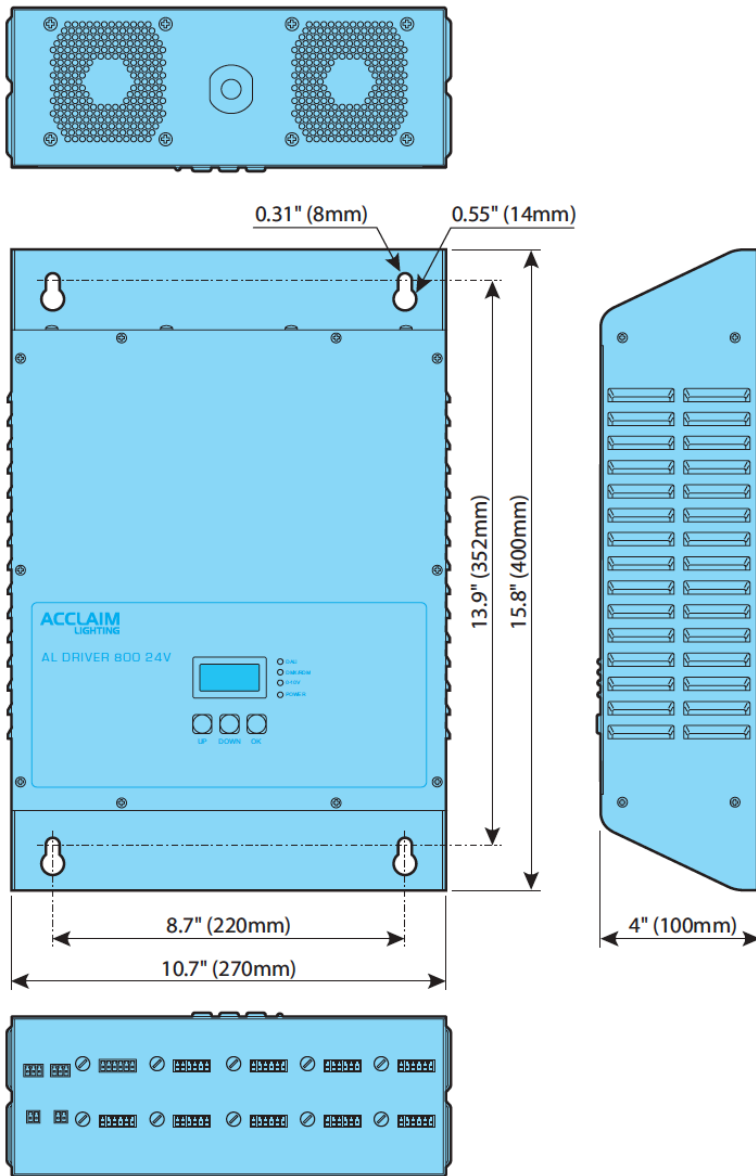

## SPECIFICATIONS

Input Voltage	100-277VAC, 50/60Hz
Output Voltage	24VDC
DC Output Wattage	800W
DC Output Current	6.6A maximum per channel
Control Input Protocols	DMX+RDM, 0-10V (sink and source), DALI
Control Output Protocols	Multi-channel PWM
Maximum Power Consumption	960W
Optional Operating Modes	Static color selection, internal preset color fade
Internal Sensors	Temperature & usage, data accessible via the on-board display
Finish	Black
IP Rating	IP22, Dry Location
Ambient Operating Temperature	14° F to 113° (-10° C to 45° C)
Connectors	6 pin terminals for PWM outputs, 3 pin terminals for DMX, 2 pin terminals for 0-10V & DALI
Warranty	5 Years Limited
Weight	14.4 lbs. (6.5 kg)
Dimensions	<b>L:</b> 15.8" <b>W:</b> 10.7" <b>H:</b> 4" (L: 400mm W: 270mm H: 100mm)
Certifications	 

### 0-10V Input

LOAD = RGB	V+	V+	Red	Green	Blue	
LOAD = RGBW	V+	V+	Red	Green	Blue	White
LOAD = Ai Dim	V+	V+	W1	W2	W3	W4
LOAD = DW	V+	V+	Warm	Cold	Warm	Cold
LOAD = White	V+	V+	White	White	White	White

#### Notes:

- Whichever LOAD-type is chosen, that setting will be applied globally to all ports. For example, it is not possible to choose Ai Dim operation for some ports and RGBW for others.
- The maximum **6.6A** load limit for each port (and the maximum overall load for the whole device) must not be exceeded.
- In Ai Dim mode, the W1 to W4 connections align with the four marked wires of products such as Ai Flex.

## DIMENSIONS

Weight: 14.4 lbs (6.5kg)