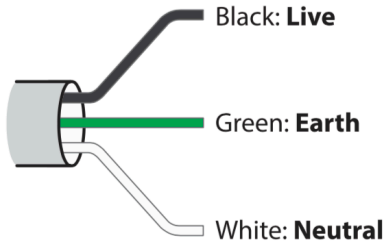

WIRING

AC Power Input: 100-277VAC, 50/60Hz