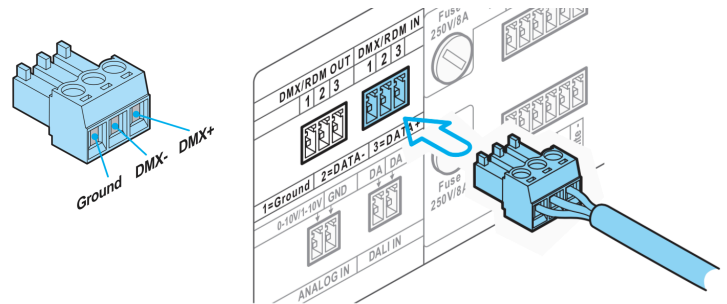

WIRING

AC Power Input: 100-277VAC, 50/60Hz

DMX In / Out

DALI Input

0-10V Input

LOAD = RGB	V+	V+	Red	Green	Blue	
LOAD = RGBW	V+	V+	Red	Green	Blue	White
LOAD = Ai Dim	V+	V+	W1	W2	W3	W4
LOAD = DW	V+	V+	Warm	Cold	Warm	Cold
LOAD = White	V+	V+	White	White	White	White

Notes:

- Whichever LOAD-type is chosen, that setting will be applied globally to all ports. For example, it is not possible to choose Ai Dim operation for some ports and RGBW for others.
- The maximum **6.6A** load limit for each port (and the maximum overall load for the whole device) must not be exceeded.
- In Ai Dim mode, the W1 to W4 connections align with the four marked wires of products such as Ai Flex.