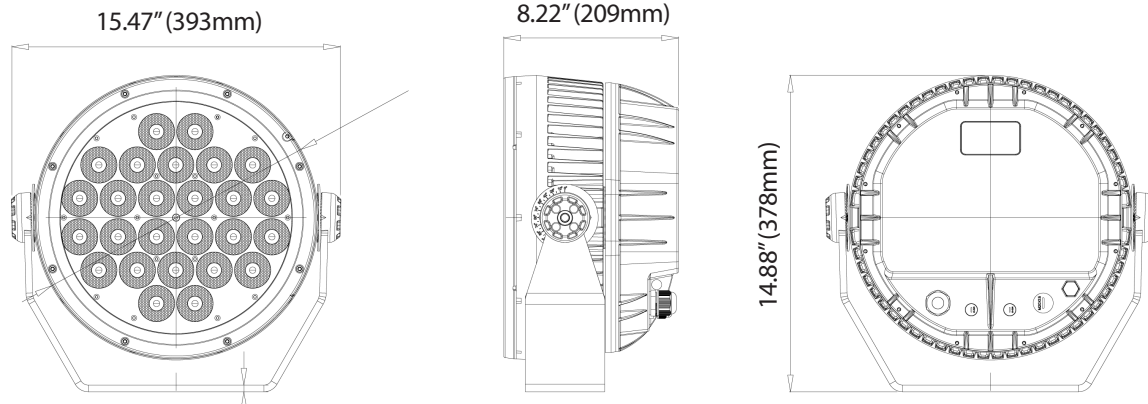

SPECIFICATIONS

Colors	RGBW (W=4000K), RGBA, RGBAW (W=4000K), DW (2400K-5500K)
Beam Angles	8° standard, 20°, 40°, 60°, 10° x 60° spread lens options
Photometrics	Up to 10,868 lumens, 490,021 cd, see page 4 for details
Effective Projected Area	1.75 ft ²
Control	DMX+RDM, Manual color setting in menu, photocell included, Aria wireless direct connect
Max Fixtures in Series	32 via DMX, power local to each fixture
Power Consumption	230W
Operating Voltage	100-277VAC, 50/60 Hz
Lumen Maintenance	L70 @ 150,000 hours (25° C)
Mounting	Surface mount bracket included, optional tenon mount and pipe clamp available
Finish	Gray standard (RAL 7047), black, white, and custom colors optional
Material	Die cast aluminum, glass top lens, optional marine coating available
Ambient Operating Temperature	-40° F to 125° F (-40° C to 51° C)
IP Rating	IP66, wet location
IK Rating	IK07, protection against 2 joule impact
Fixture Connectors	Attached 5' (1.5m) IP66 hybrid cable, AC power +DMX/RDM
Warranty	5 Years, limited
Weight	36 lbs. (16.3 kg)
Dimensions	L: 14.8" x W: 15.4" x D: 8.2" (378mm x 393mm x 209mm)

TM4

Use with 3.5" pipe, schedule 40 tenon mount
(4.13", 105mm inner dia.)

PC2

Use with 2" pipe, schedule 40 pipe clamp
mounts 1 or 2 fixtures

PC4

Use with 4" pipe, schedule 40 pipe clamp
mounts 1 or 2 fixtures

DIMENSIONS

WIRING

PHOTOMETRICS

Color / Beam	Lumens	Center Candela	Efficacy (l/pw)	CRI (Ra)	TM30
RGBW	9773	381,883	43	-	-
RGBA	5384	236,376	25	-	-
RGBAW	7554	346,386	34	-	-
DW	10868	490,021	45	-	-