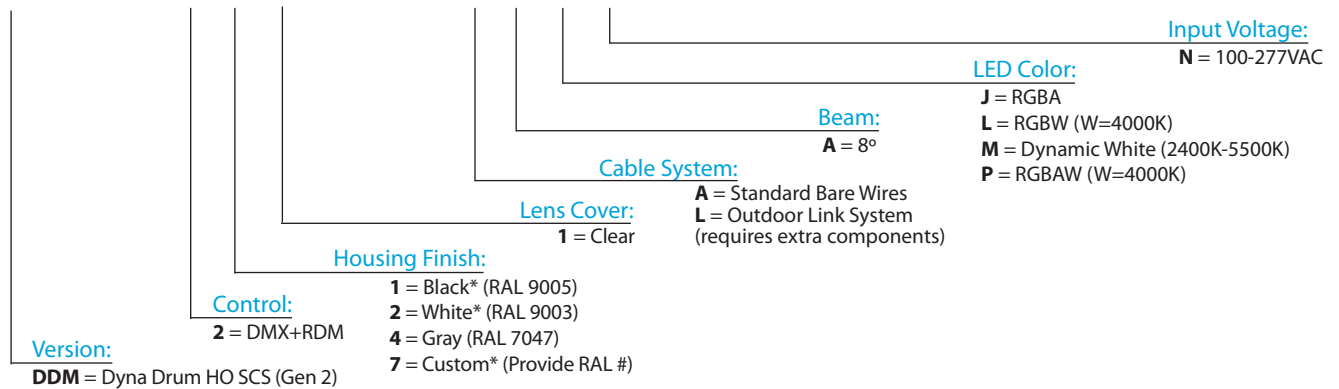

ORDER CODES

* indicates special order

DDM - 2 # 1 - # A # N

RELATED COMPONENTS

Optional Beam Accessories

DDHSL40
40° Spread lens for Dyna Drum HO

DDHSL60
60° Spread lens for Dyna Drum HO

DDHSL1060
10° x 60° Spread lens for Dyna Drum HO