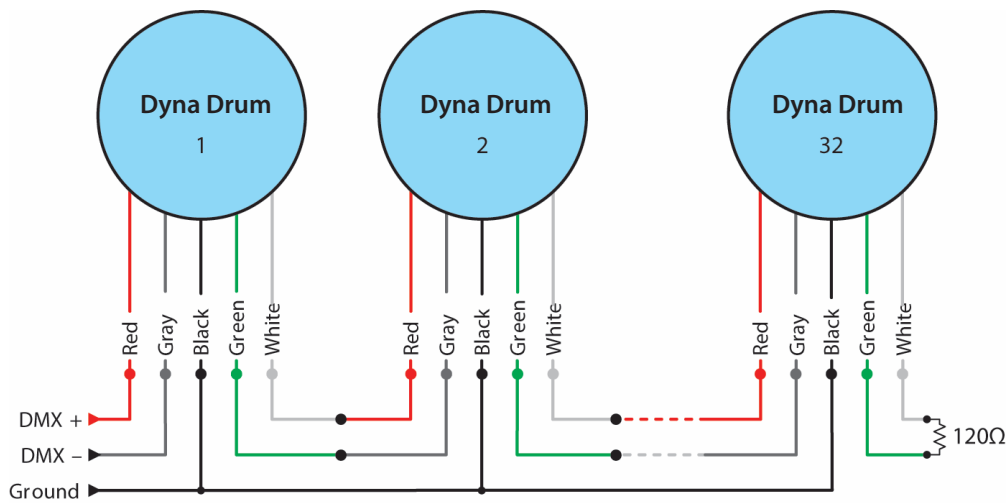

SPECIFICATIONS

Colors	RGBW (W=4000K), RGBA, RGBAW (W=4000K), DW (2400K-5500K)
Beam Angles	8° standard, 20°, 40°, 60°, 10° x 60° spread lens options
Photometrics	Up to 10,868 lumens, 490,021 cd, see page 4 for details
Effective Projected Area	1.75 ft ²
Control	DMX+RDM, Manual color setting in menu, photocell included, Aria wireless direct connect
Max Fixtures in Series	32 via DMX, power local to each fixture
Power Consumption	230W
Operating Voltage	100-277VAC, 50/60 Hz
Lumen Maintenance	L70 @ 150,000 hours (25° C)
Mounting	Surface mount bracket included, optional tenon mount and pipe clamp available
Finish	Gray standard (RAL 7047), black, white, and custom colors optional
Material	Die cast aluminum, glass top lens, optional marine coating available
Ambient Operating Temperature	-40° F to 125° F (-40° C to 51° C)
IP Rating	IP66, wet location
IK Rating	IK07, protection against 2 joule impact
Fixture Connectors	Attached 5' (1.5m) IP66 hybrid cable, AC power +DMX/RDM
Warranty	5 Years, limited
Weight	36 lbs. (16.3 kg)
Dimensions	L: 14.8" x W: 15.4" x D: 8.2" (378mm x 393mm x 209mm)

DDHSL60
60° Spread lens for Dyna Drum HO

DDHSL1060
10° x 60° Spread lens for Dyna Drum HO

DDH2FSG Full snoot for Dyna Drum HO, Gray
DDH2FSB Full snoot for Dyna Drum HO, Black
DDH2FSW Full snoot for Dyna Drum HO, White

TM4

Use with 3.5" pipe, schedule 40 tenon mount
(4.13", 105mm inner dia.)

PC2

Use with 2" pipe, schedule 40 pipe clamp
mounts 1 or 2 fixtures

PC4

Use with 4" pipe, schedule 40 pipe clamp
mounts 1 or 2 fixtures

DIMENSIONS

WIRING

PHOTOMETRICS

Color / Beam	Lumens	Center Candela	Efficacy (l/pw)	CRI (Ra)	TM30
RGBW	9773	381,883	43	-	-
RGBA	5384	236,376	25	-	-
RGBAW	7554	346,386	34	-	-
DW	10868	490,021	45	-	-