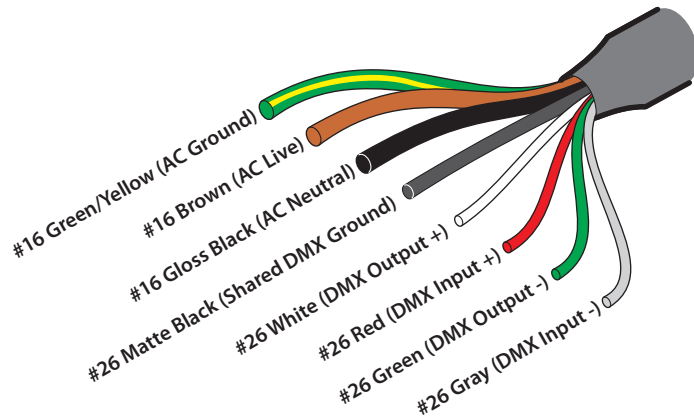

SPECIFICATIONS

Colors	RGBW (W=4000K), RGBA, RGBAW (W=4000K), DW (2400K-5500K)
Beam Angles	8° standard, 20°, 40°, 60°, 10° x 60° spread lens options
Photometrics	Up to 10,868 lumens, 490,021 cd, see page 4 for details
Effective Projected Area	1.75 ft ²
Control	DMX+RDM, Manual color setting in menu, photocell included, Aria wireless direct connect
Max Fixtures in Series	32 via DMX, power local to each fixture
Power Consumption	230W
Operating Voltage	100-277VAC, 50/60 Hz
Lumen Maintenance	L70 @ 150,000 hours (25° C)
Mounting	Surface mount bracket included, optional tenon mount and pipe clamp available
Finish	Gray standard (RAL 7047), black, white, and custom colors optional
Material	Die cast aluminum, glass top lens, optional marine coating available
Ambient Operating Temperature	-40° F to 125° F (-40° C to 51° C)
IP Rating	IP66, wet location
IK Rating	IK07, protection against 2 joule impact
Fixture Connectors	Attached 5' (1.5m) IP66 hybrid cable, AC power +DMX/RDM
Warranty	5 Years, limited
Weight	36 lbs. (16.3 kg)
Dimensions	L: 14.8" x W: 15.4" x D: 8.2" (378mm x 393mm x 209mm)

TM4

Use with 3.5" pipe, schedule 40 tenon mount
(4.13", 105mm inner dia.)

PC2

Use with 2" pipe, schedule 40 pipe clamp
mounts 1 or 2 fixtures

PC4

Use with 4" pipe, schedule 40 pipe clamp
mounts 1 or 2 fixtures

DIMENSIONS

WIRING

PHOTOMETRICS

Color / Beam	Lumens	Center Candela	Efficacy (l/pw)	CRI (Ra)	TM30
RGBW	9773	381,883	43	-	-
RGBA	5384	236,376	25	-	-
RGBAW	7554	346,386	34	-	-
DW	10868	490,021	45	-	-