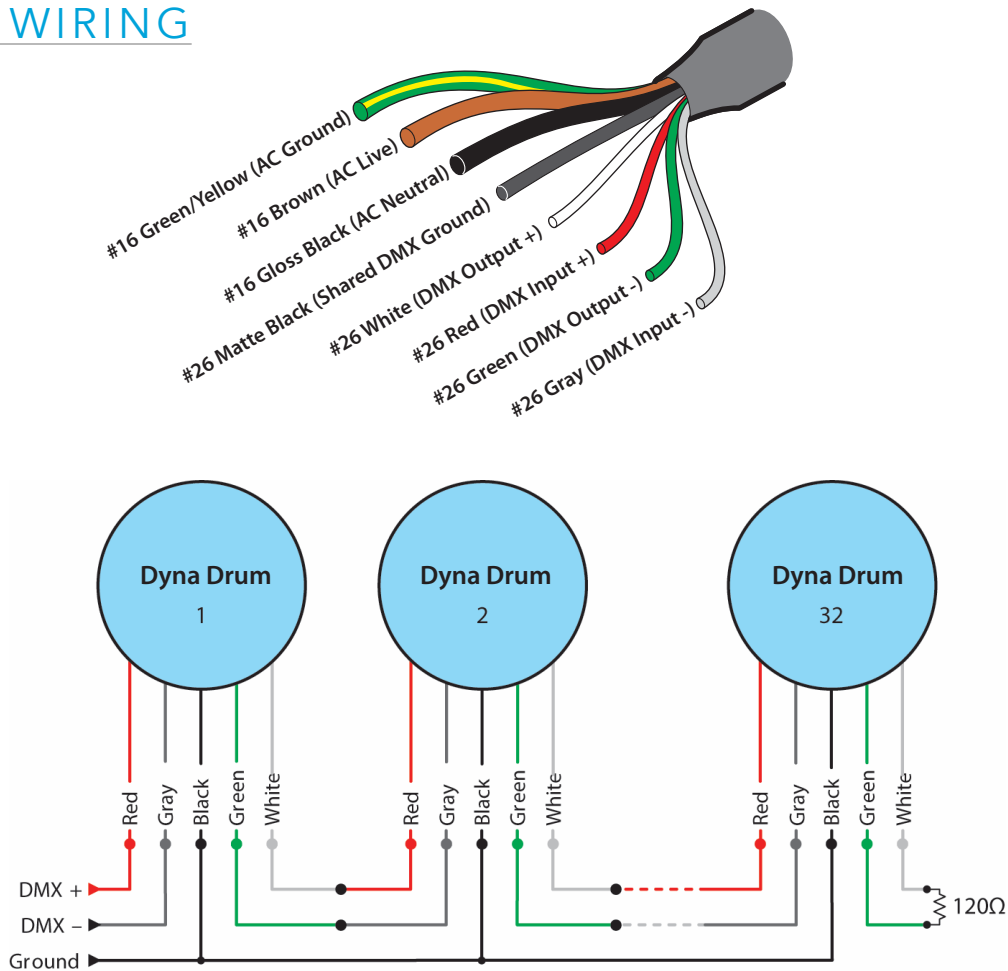

#### PC2

Use with 2" pipe, schedule 40 pipe clamp  
mounts 1 or 2 fixtures

#### PC4

Use with 4" pipe, schedule 40 pipe clamp  
mounts 1 or 2 fixtures

## DIMENSIONS

## WIRING