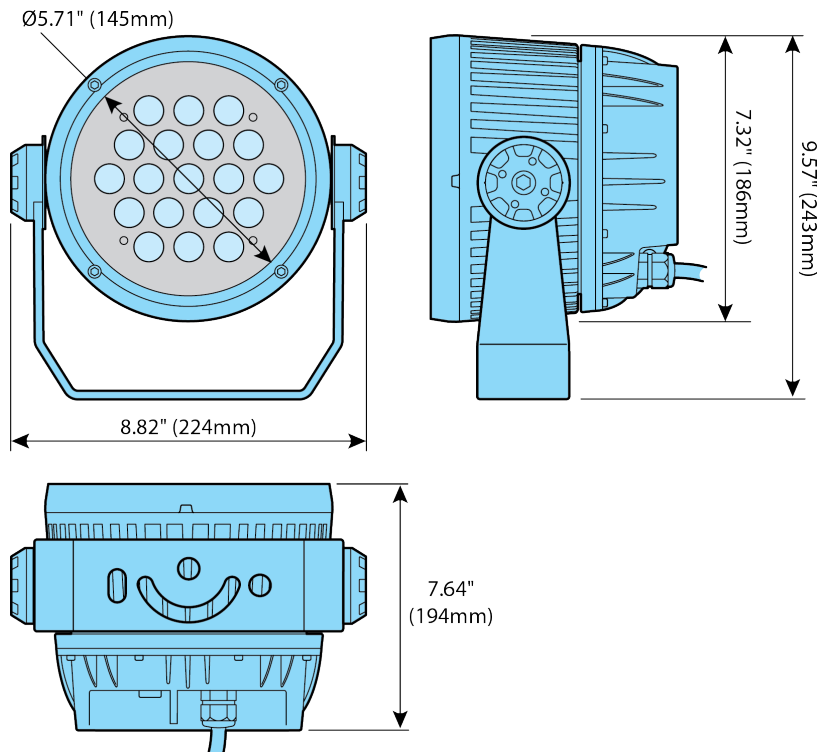

## SPECIFICATIONS

Colors	RGBW (W=4000K), RGBA, RGBAW (W=4000K), DW (2400K-5500K)
Beam Angles	8° standard, 20°, 40°, 60°, 10° x 60° spread lens options
Photometrics	See page 4, up to 2,268 lumens, 104,302 center candela
Effective Projected Area	0.72 ft <sup>2</sup>
Control	DMX+RDM, manual color setting in menu, photocell included, Aria wireless direct connect
Max Fixtures in Series	32 via DMX, power local to each fixture
Power Consumption	55W maximum
Operating Voltage	100-277VAC, 50/60 Hz
Lumen Maintenance	L70 @ 150,000 hours (25° C)
Mounting	Surface mount bracket included, optional tenon mount and pipe clamp available
Finish	Gray standard (RAL 7047), black, white, and custom colors optional
Material	Die cast aluminum, polycarbonate lens, optional marine coating available
Ambient Operating Temperature	-40° F to 125° F (-40° C to 51° C)
IP Rating	IP66, wet location
IK Rating	IK07, protection against 2 joule impact
Fixture Connectors	Attached 5' (1.5m) IP66 hybrid cable, AC power +DMX/RDM
Warranty	5 Years, limited
Weight	11.68 lbs. (5.3 kg)
Dimensions	<b>L:</b> 9.6" x <b>W:</b> 8.81" x <b>D:</b> 6.49" (244mm x 224mm x 165mm)

#### TM4

Use with 3.5" pipe, schedule 40 tenon mount  
(4.13", 105mm inner dia.)

#### PC2

Use with 2" pipe, schedule 40 pipe clamp  
mounts 1 or 2 fixtures

## DIMENSIONS