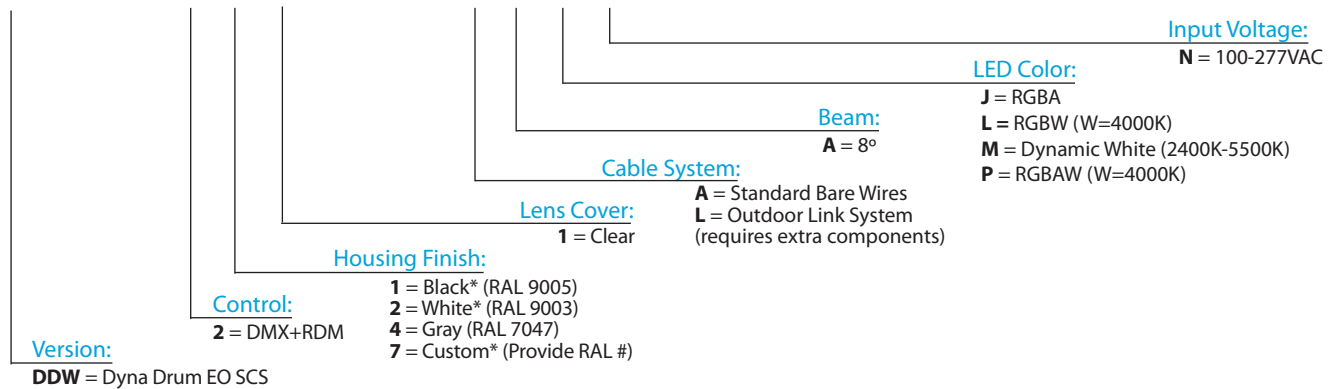

ORDER CODES

* indicates special order

DDW - 2 # 1 - # A # N

RELATED COMPONENTS

Optional Beam Accessories

DDEOSL40
40° Spread lens for Dyna Drum EO

DDEOSL60
60° Spread lens for Dyna Drum EO

DDEOSL1060
10° x 60° Spread lens for Dyna Drum EO