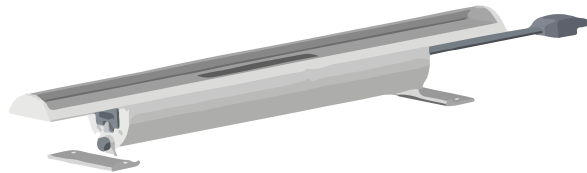

Ai Dim
TECHNOLOGY

Client:

Project:

Type:

Order Code:

Quantity:

Ai Cove is a unique, dim to warm interior cove fixture. Available in 1' and 4' sections, it features Acclaim's proprietary **Ai Dim** (Acclaim Intelligent Dimming) technology. Ai Dim is a combination of a finely tuned dimming curve and a specific grouping of LEDs which results in a near perfect representation of incandescent dimming.

Specifications

Color	3000K - 1800K
Available Lengths	1' & 4'
Beam Angle	120°
Max Fixtures In Series	50' (15.2m) @ 120V, 100' (30.4m) @ 240V+
Photometrics	500 lumens per foot, 93 CRI
Control	TRIAC (forward phase), ELV (reverse phase), 0-10V, DMX (0-10V & DMX require external UDM)
Mounting	30° Swivel Mount Included, 90° Swivel Mount Optional
Power Consumption	13.5W (1'), 53W (4')
Operating Voltage	120VAC, 240VAC, or 277VAC
Lumen Maintenance	L70 @ 150,000 Hours 25° C
Finish	White standard, black, gray, or custom optional
Housing Material	Aluminum body, Polycarbonate Lens
Ambient Operating Temperature	-4° F to 113° F (-20° C to 45° C)
IP Rating	IP20, Dry Location
Fixture Connectors	Attached 3 Conductor AC Lead, Includes end-to-end link cable
Warranty	5 Years
Weight	1' : 0.65 lbs (0.29 kg), 4' : 2.75 lbs (1.25 kg)
Dimensions	L : 12" / 48" (L: 304mm / 1220mm, W : 1.6" (40mm), H : 1.6" (40mm)

Certifications

Order Codes

* Indicates Special Order

Dimensions

*Standard 30° swivel bracket shown. 90° optional bracket raises height to 2.2" (56mm)

Related Components

Cables

AICFC10	Ai Cove 10' Feed Cable + End Cap
AICLC1	Ai Cove 1' Link Cable
AICLC5	Ai Cove 5' Link Cable
AICLC10	Ai Cove 10' Link Cable

Mounting Accessories

AIC90
90° Bracket for Ai Cove (Single)

Control Accessories

UDM
Universal Dimming Module
Inputs: 0-10V (Sink or Source), DMX
Outputs: 0-10V (Sink or Source), DMX, IGBT (Digital Line Voltage)