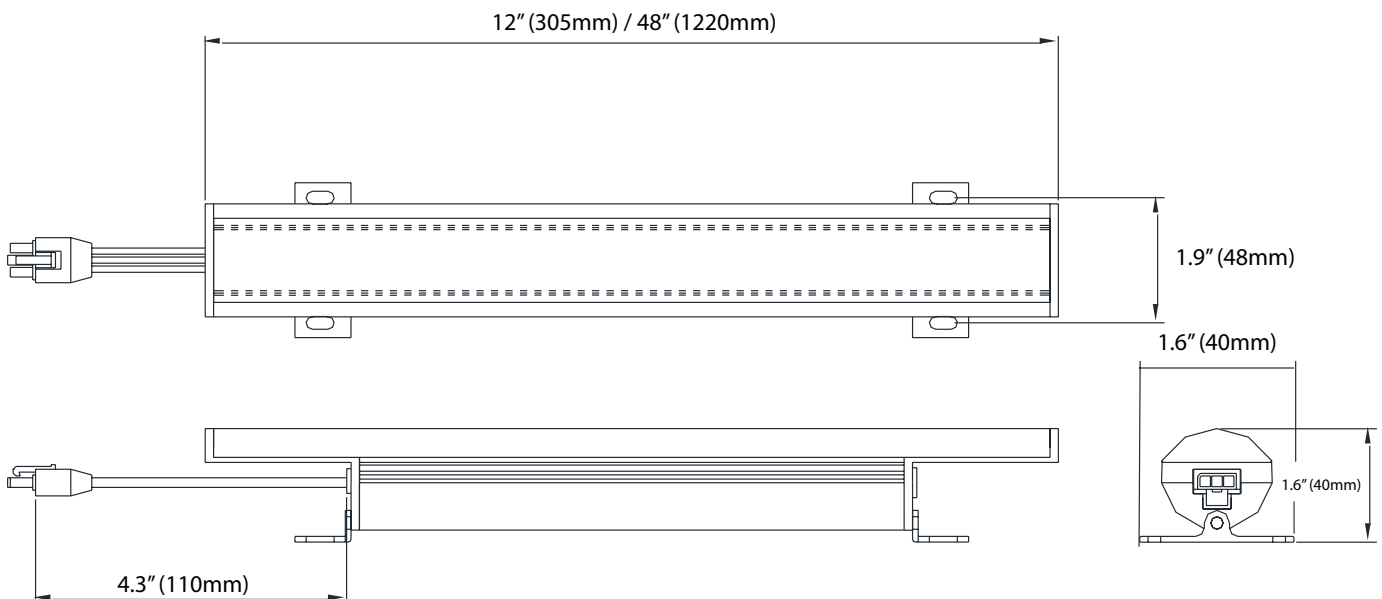

Specifications

Color	3000K - 1800K
Available Lengths	1' & 4'
Beam Angle	120°
Max Fixtures In Series	50' (15.2m) @ 120V, 100' (30.4m) @ 240V+
Photometrics	500 lumens per foot, 93 CRI
Control	TRIAC (forward phase), ELV (reverse phase), 0-10V, DMX (0-10V & DMX require external UDM)
Mounting	30° Swivel Mount Included, 90° Swivel Mount Optional
Power Consumption	13.5W (1'), 53W (4')
Operating Voltage	120VAC, 240VAC, or 277VAC
Lumen Maintenance	L70 @ 150,000 Hours 25° C
Finish	White standard, black, gray, or custom optional
Housing Material	Aluminum body, Polycarbonate Lens
Ambient Operating Temperature	-4° F to 113° F (-20° C to 45° C)
IP Rating	IP20, Dry Location
Fixture Connectors	Attached 3 Conductor AC Lead, Includes end-to-end link cable
Warranty	5 Years
Weight	1' : 0.65 lbs (0.29 kg), 4' : 2.75 lbs (1.25 kg)
Dimensions	L : 12" / 48" (L: 304mm / 1220mm, W : 1.6" (40mm), H : 1.6" (40mm)

Certifications

Order Codes

* Indicates Special Order

Dimensions

*Standard 30° swivel bracket shown. 90° optional bracket raises height to 2.2" (56mm)

Related Components

Cables

AICFC10	Ai Cove 10' Feed Cable + End Cap
AICLC1	Ai Cove 1' Link Cable
AICLC5	Ai Cove 5' Link Cable
AICLC10	Ai Cove 10' Link Cable

Mounting Accessories

AIC90
90° Bracket for Ai Cove (Single)

Control Accessories

UDM
Universal Dimming Module
Inputs: 0-10V (Sink or Source), DMX
Outputs: 0-10V (Sink or Source), DMX, IGBT (Digital Line Voltage)