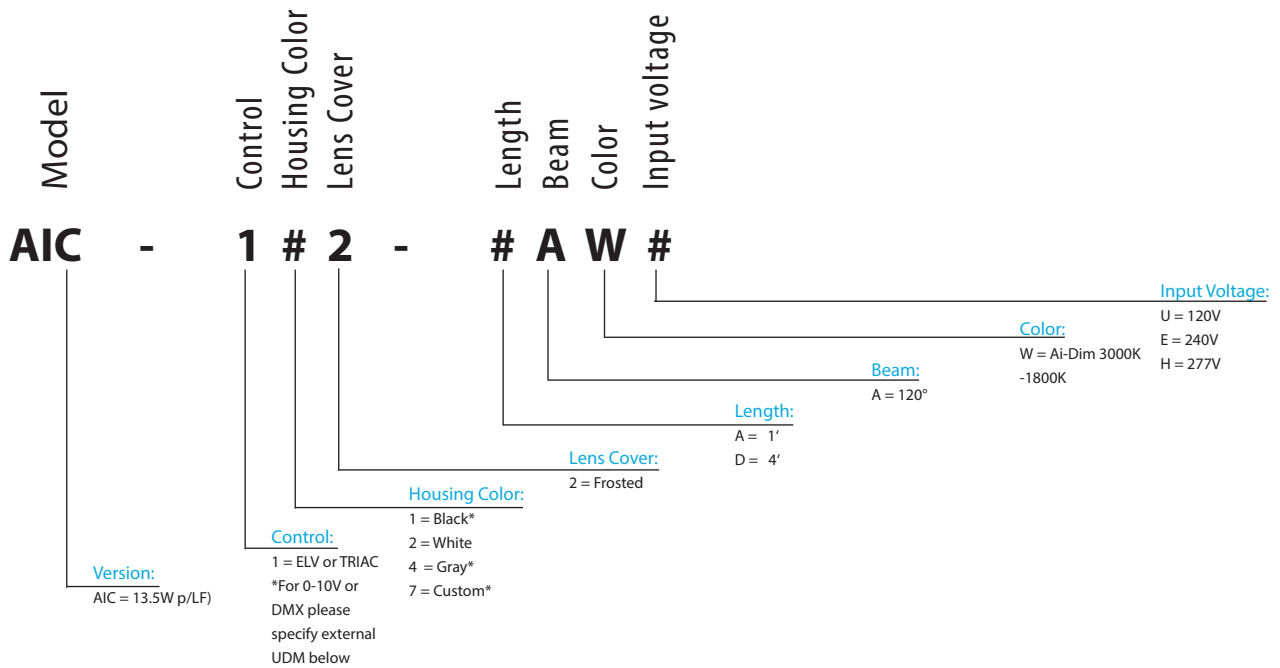

Specifications

Color	3000K - 1800K
Available Lengths	1' & 4'
Beam Angle	120°
Max Fixtures In Series	50' (15.2m) @ 120V, 100' (30.4m) @ 240V+
Photometrics	500 lumens per foot, 93 CRI
Control	TRIAC (forward phase), ELV (reverse phase), 0-10V, DMX (0-10V & DMX require external UDM)
Mounting	30° Swivel Mount Included, 90° Swivel Mount Optional
Power Consumption	13.5W (1'), 53W (4')
Operating Voltage	120VAC, 240VAC, or 277VAC
Lumen Maintenance	L70 @ 150,000 Hours 25° C
Finish	White standard, black, gray, or custom optional
Housing Material	Aluminum body, Polycarbonate Lens
Ambient Operating Temperature	-4° F to 113° F (-20° C to 45° C)
IP Rating	IP20, Dry Location
Fixture Connectors	Attached 3 Conductor AC Lead, Includes end-to-end link cable
Warranty	5 Years
Weight	1' : 0.65 lbs (0.29 kg), 4' : 2.75 lbs (1.25 kg)
Dimensions	L : 12" / 48" (L: 304mm / 1220mm, W : 1.6" (40mm), H : 1.6" (40mm)

Certifications

Order Codes

* Indicates Special Order

Dimensions

*Standard 30° swivel bracket shown. 90° optional bracket raises height to 2.2" (56mm)

Related Components

Cables

AICFC10	Ai Cove 10' Feed Cable + End Cap
AICLC1	Ai Cove 1' Link Cable
AICLC5	Ai Cove 5' Link Cable
AICLC10	Ai Cove 10' Link Cable

Wiring

ELV/TRIAC

0-10V / DMX