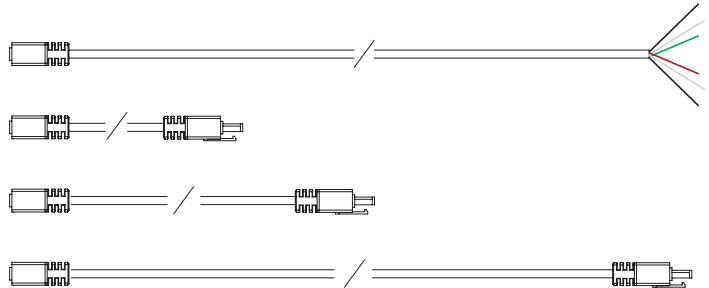

Specifications

Color	3000K - 1800K
Available Lengths	1' & 4'
Beam Angle	120°
Max Fixtures In Series	50' (15.2m) @ 120V, 100' (30.4m) @ 240V+
Photometrics	500 lumens per foot, 93 CRI
Control	TRIAC (forward phase), ELV (reverse phase), 0-10V, DMX (0-10V & DMX require external UDM)
Mounting	30° Swivel Mount Included, 90° Swivel Mount Optional
Power Consumption	13.5W (1'), 53W (4')
Operating Voltage	120VAC, 240VAC, or 277VAC
Lumen Maintenance	L70 @ 150,000 Hours 25° C
Finish	White standard, black, gray, or custom optional
Housing Material	Aluminum body, Polycarbonate Lens
Ambient Operating Temperature	-4° F to 113° F (-20° C to 45° C)
IP Rating	IP20, Dry Location
Fixture Connectors	Attached 3 Conductor AC Lead, Includes end-to-end link cable
Warranty	5 Years
Weight	1' : 0.65 lbs (0.29 kg), 4' : 2.75 lbs (1.25 kg)
Dimensions	L : 12" / 48" (L: 304mm / 1220mm, W : 1.6" (40mm), H : 1.6" (40mm)

Certifications

Order Codes

* Indicates Special Order

Dimensions

*Standard 30° swivel bracket shown. 90° optional bracket raises height to 2.2" (56mm)

Related Components

Cables

AICFC10	Ai Cove 10' Feed Cable + End Cap
AICLC1	Ai Cove 1' Link Cable
AICLC5	Ai Cove 5' Link Cable
AICLC10	Ai Cove 10' Link Cable

Mounting Accessories

AIC90
90° Bracket for Ai Cove (Single)

Control Accessories

UDM
Universal Dimming Module
Inputs: 0-10V (Sink or Source), DMX
Outputs: 0-10V (Sink or Source), DMX, IGBT (Digital Line Voltage)