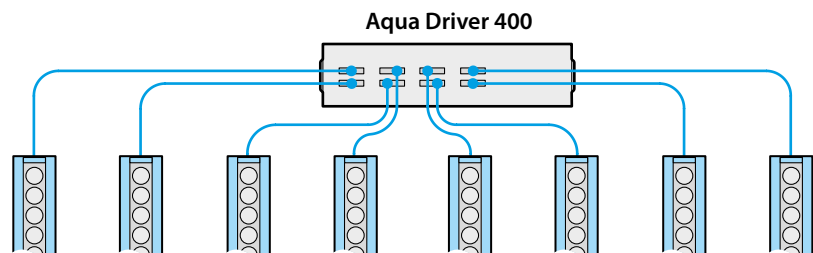

QTY

DIMENSIONS

PROJECT _____ FIRM _____ ORDER # _____ TYPE _____ QTY _____

DRIVER CONNECTIONS

The various sizes of Aqua Graze fixtures use one of two drive currents: 350mA or 700mA. The Aqua Driver modules can either be switched to one current setting or the other. This means that it is not possible to mix 1' and 4' models on the same driver.

Aqua Driver 150

These drivers can supply either:

- Up to **four 1' fixtures** at the 350mA setting,
or
- Up to **two 4' fixtures** at the 700mA setting.

Aqua Driver 400

These drivers can supply either:

- Up to **eight 1' fixtures** at the 350mA setting,
or
- Up to **eight 4' fixtures** at the 700mA setting.

PROJECT _____ FIRM _____ ORDER # _____ TYPE _____ QTY _____

AQUA GRAZE CABLING

Cables

Each Aqua Graze fixture is fitted with a 98' (30m) STOW cable (**S**ervice, **T**hermoplastic, **O**il and **W**ater resistant). The cable is sealed at the rear of the fixture and has a terminal block at the driver end. The cable can be shortened and re-wired to the terminal block, as necessary. The outer diameter of the STOW cable is 0.47" (12mm).

In situations where the Aqua Graze cable is connected to a supply cable before arriving at the driver, ensure the conductors of the supply cable are of sufficient size and that the total cable length (including the Aqua Graze cable) is not exceeded: