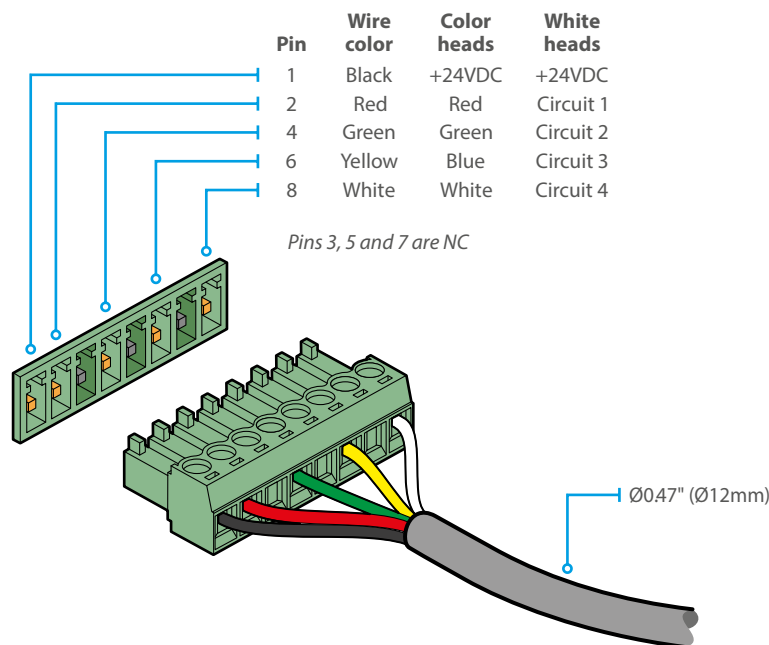

Aqua Driver 150

These drivers can supply either:

- Up to **four 1' fixtures** at the 350mA setting,
or
- Up to **two 4' fixtures** at the 700mA setting.

Aqua Driver 400

These drivers can supply either:

- Up to **eight 1' fixtures** at the 350mA setting,
or
- Up to **eight 4' fixtures** at the 700mA setting.

PROJECT _____ FIRM _____ ORDER # _____ TYPE _____ QTY _____

AQUA GRAZE CABLING

Cables

Each Aqua Graze fixture is fitted with a 98' (30m) STOW cable (**S**ervice, **T**hermoplastic, **O**il and **W**ater resistant). The cable is sealed at the rear of the fixture and has a terminal block at the driver end. The cable can be shortened and re-wired to the terminal block, as necessary. The outer diameter of the STOW cable is 0.47" (12mm).

In situations where the Aqua Graze cable is connected to a supply cable before arriving at the driver, ensure the conductors of the supply cable are of sufficient size and that the total cable length (including the Aqua Graze cable) is not exceeded:

Conductor size	Maximum length (including Aqua Graze cable)
• 18 AWG (0.823mm ²)	Up to 100' (30m)
• 14 AWG (2.081mm ²)	Up to 125' (38m)
• 12 AWG (3.309mm ²)	Up to 150' (45m)

Cable pinout

Each Aqua Graze cable has five wires connected to an 8-way terminal block: