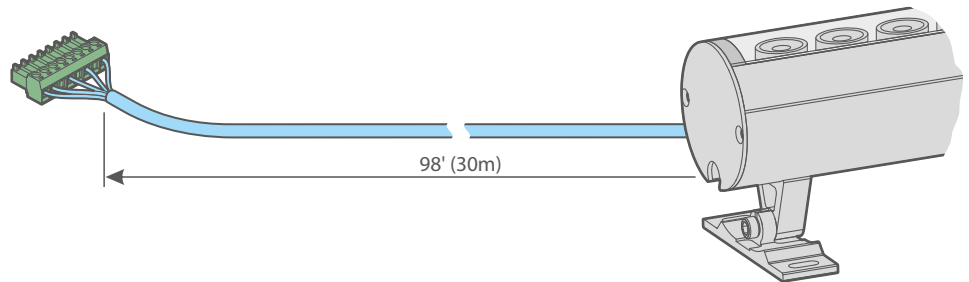

QTY

DIMENSIONS

PROJECT _____ FIRM _____ ORDER # _____ TYPE _____ QTY _____

DRIVER CONNECTIONS

The various sizes of Aqua Graze fixtures use one of two drive currents: 350mA or 700mA. The Aqua Driver modules can either be switched to one current setting or the other. This means that it is not possible to mix 1' and 4' models on the same driver.

Aqua Driver 150

These drivers can supply either:

- Up to **four 1' fixtures** at the 350mA setting,
or
- Up to **two 4' fixtures** at the 700mA setting.

Aqua Driver 400

These drivers can supply either:

- Up to **eight 1' fixtures** at the 350mA setting,
or
- Up to **eight 4' fixtures** at the 700mA setting.

PROJECT _____ FIRM _____ ORDER # _____ TYPE _____ QTY _____

AQUA GRAZE CABLING

Cables

Each Aqua Graze fixture is fitted with a 98' (30m) STOW cable (**S**ervice, **T**hermoplastic, **O**il and **W**ater resistant). The cable is sealed at the rear of the fixture and has a terminal block at the driver end. The cable can be shortened and re-wired to the terminal block, as necessary. The outer diameter of the STOW cable is 0.47" (12mm).

In situations where the Aqua Graze cable is connected to a supply cable before arriving at the driver, ensure the conductors of the supply cable are of sufficient size and that the total cable length (including the Aqua Graze cable) is not exceeded: