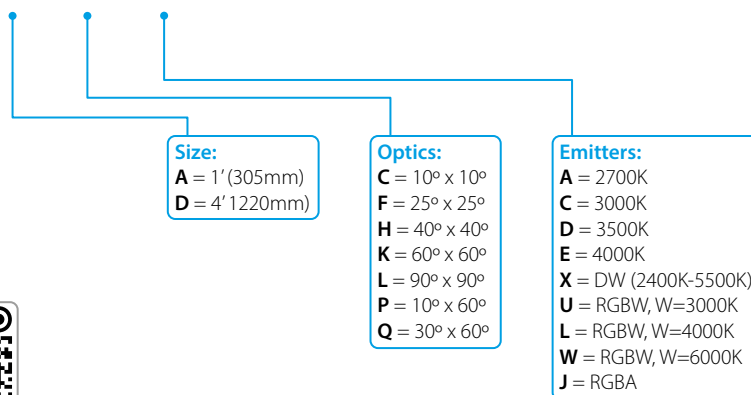

AT A GLANCE

Optics

- 10° x 10°
- 10° x 60°
- 25° x 25°
- 30° x 60°
- 60° x 60°
- 90° x 90°

Emitters

- Fixed White** (2700K, 3000K, 3500K or 4000K)
- Dynamic White (DW)** (2400K to 5500K)
- RGBW** (W=3000K, 4000K or 6000K)
- RGBA**

Output

Up to **729 lumens** per linear foot

Material

Dark gray anodized oxidation aluminum body
Marine environment ready

CONFIGURE YOUR PRODUCT

AQG-281-

N

Example final code: **AQG-281-DKLN**

PROJECT	FIRM	ORDER #	TYPE	QTY
---------	------	---------	------	-----

SPECIFICATIONS

Emitters	2700K, 3000K, 3500K, 4000K, DW (2400K-5500K), RGBW (W=3000K, 4000K or 6000K) or RGBA
Optics	10° x 10°, 25° x 25°, 40° x 40°, 60° x 60°, 90° x 90°, 10° x 60° or 30° x 60°
Output	Up to 729 lumens per linear foot (3000K, 10° x 60°)
Lumen maintenance	L ₇₀ 150,000 hours (@ 25° C)
Control	0-100% dimming through DMX (via Aqua Driver 150 or 400)
Fixtures per driver	Aqua Driver 150 : up to 4 fixtures; Aqua Driver 400 : up to 8 fixtures (see page 5)
Operating voltage	24VDC, constant current via Aqua Driver 150 or 400. Aqua Drivers require 100-277VAC, 50/60Hz
Power consumption	1' : 12W 4' : 48W
Connection	98' (30m) STOW cable included (sealed at the fixture end, terminal block at the driver end)
Mounting	Two 53° swivel mounting brackets included
Material	Anodized oxidation aluminum body with glass top lens
Finish	Dark gray, marine environment ready
Ambient temperature range	-40° F to 122° F (-40° C to 50° C)
Ingress protection	IP68, submersible to 10' (3m)
Impact protection	IK08, protection against 5 joule impact (40cm distance) - walk over rated
Warranty	5 years, limited
Weight	1' : 1.5 lbs (0.68 kg) 4' : 6 lbs (2.72 kg)
Dimensions	LxWxH : 12" or 48" x 2.56" x 2.95" (305 or 1220 x 65 x 75mm). See also page 4
Certifications	  