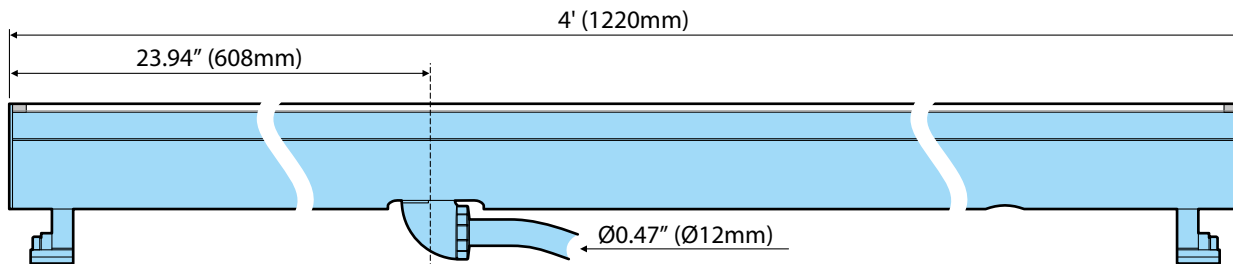

PROJECT	FIRM	ORDER #	TYPE	QTY
---------	------	---------	------	-----

SPECIFICATIONS

Emitters	2700K, 3000K, 3500K, 4000K, DW (2400K-5500K), RGBW (W=3000K, 4000K or 6000K) or RGBA
Optics	10° x 10°, 25° x 25°, 40° x 40°, 60° x 60°, 90° x 90°, 10° x 60° or 30° x 60°
Output	Up to 729 lumens per linear foot (3000K, 10° x 60°)
Lumen maintenance	L ₇₀ 150,000 hours (@ 25° C)
Control	0-100% dimming through DMX (via Aqua Driver 150 or 400)
Fixtures per driver	Aqua Driver 150 : up to 4 fixtures; Aqua Driver 400 : up to 8 fixtures (see page 5)
Operating voltage	24VDC, constant current via Aqua Driver 150 or 400. Aqua Drivers require 100-277VAC, 50/60Hz
Power consumption	1' : 12W 4' : 48W
Connection	98' (30m) STOW cable included (sealed at the fixture end, terminal block at the driver end)
Mounting	Two 53° swivel mounting brackets included
Material	Anodized oxidation aluminum body with glass top lens
Finish	Dark gray, marine environment ready
Ambient temperature range	-40° F to 122° F (-40° C to 50° C)
Ingress protection	IP68, submersible to 10' (3m)
Impact protection	IK08, protection against 5 joule impact (40cm distance) - walk over rated
Warranty	5 years, limited
Weight	1' : 1.5 lbs (0.68 kg) 4' : 6 lbs (2.72 kg)
Dimensions	LxWxH : 12" or 48" x 2.56" x 2.95" (305 or 1220 x 65 x 75mm). See also page 4
Certifications	  

QTY

DIMENSIONS

PROJECT _____ FIRM _____ ORDER # _____ TYPE _____ QTY _____

DRIVER CONNECTIONS

The various sizes of Aqua Graze fixtures use one of two drive currents: 350mA or 700mA. The Aqua Driver modules can either be switched to one current setting or the other. This means that it is not possible to mix 1' and 4' models on the same driver.