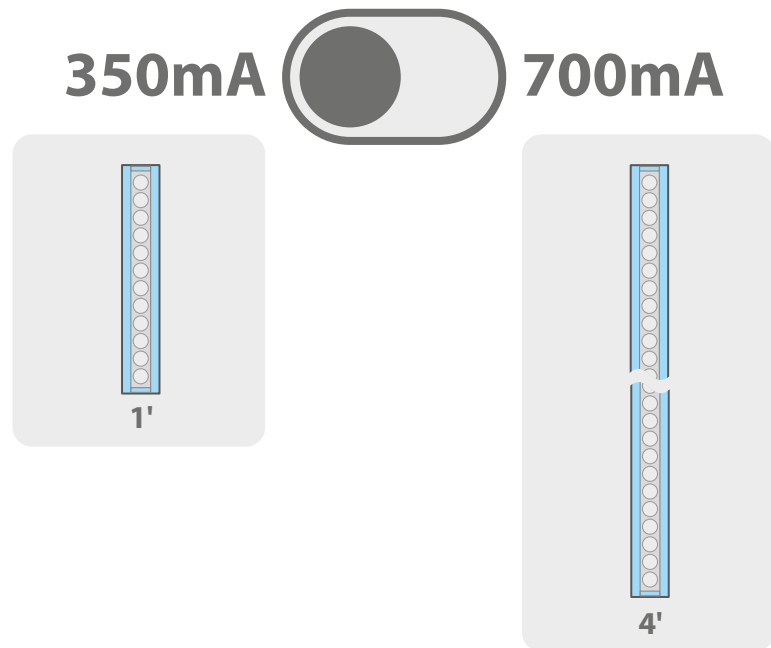

QTY

DIMENSIONS

PROJECT _____ FIRM _____ ORDER # _____ TYPE _____ QTY _____

DRIVER CONNECTIONS

The various sizes of Aqua Graze fixtures use one of two drive currents: 350mA or 700mA. The Aqua Driver modules can either be switched to one current setting or the other. This means that it is not possible to mix 1' and 4' models on the same driver.

PROJECT _____ FIRM _____ ORDER # _____ TYPE _____ QTY _____

AQUA GRAZE CABLING

Cables

Each Aqua Graze fixture is fitted with a 98' (30m) STOW cable (**S**ervice, **T**hermoplastic, **O**il and **W**ater resistant). The cable is sealed at the rear of the fixture and has a terminal block at the driver end. The cable can be shortened and re-wired to the terminal block, as necessary. The outer diameter of the STOW cable is 0.47" (12mm).