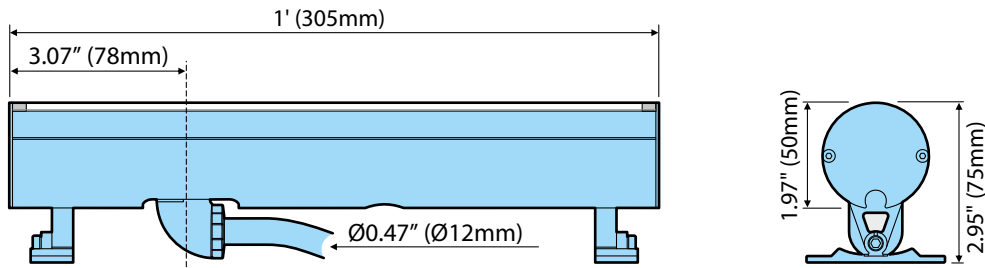

PROJECT	FIRM	ORDER #	TYPE	QTY
---------	------	---------	------	-----

SPECIFICATIONS

Emitters	2700K, 3000K, 3500K, 4000K, DW (2400K-5500K), RGBW (W=3000K, 4000K or 6000K) or RGBA
Optics	10° x 10°, 25° x 25°, 40° x 40°, 60° x 60°, 90° x 90°, 10° x 60° or 30° x 60°
Output	Up to 729 lumens per linear foot (3000K, 10° x 60°)
Lumen maintenance	L ₇₀ 150,000 hours (@ 25° C)
Control	0-100% dimming through DMX (via Aqua Driver 150 or 400)
Fixtures per driver	Aqua Driver 150 : up to 4 fixtures; Aqua Driver 400 : up to 8 fixtures (see page 5)
Operating voltage	24VDC, constant current via Aqua Driver 150 or 400. Aqua Drivers require 100-277VAC, 50/60Hz
Power consumption	1' : 12W 4' : 48W
Connection	98' (30m) STOW cable included (sealed at the fixture end, terminal block at the driver end)
Mounting	Two 53° swivel mounting brackets included
Material	Anodized oxidation aluminum body with glass top lens
Finish	Dark gray, marine environment ready
Ambient temperature range	-40° F to 122° F (-40° C to 50° C)
Ingress protection	IP68, submersible to 10' (3m)
Impact protection	IK08, protection against 5 joule impact (40cm distance) - walk over rated
Warranty	5 years, limited
Weight	1' : 1.5 lbs (0.68 kg) 4' : 6 lbs (2.72 kg)
Dimensions	LxWxH : 12" or 48" x 2.56" x 2.95" (305 or 1220 x 65 x 75mm). See also page 4
Certifications	  

QTY

DIMENSIONS

PROJECT _____ FIRM _____ ORDER # _____ TYPE _____ QTY _____

DRIVER CONNECTIONS

The various sizes of Aqua Graze fixtures use one of two drive currents: 350mA or 700mA. The Aqua Driver modules can either be switched to one current setting or the other. This means that it is not possible to mix 1' and 4' models on the same driver.