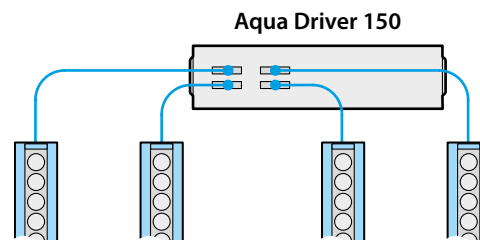

QTY

DIMENSIONS

PROJECT _____ FIRM _____ ORDER # _____ TYPE _____ QTY _____

DRIVER CONNECTIONS

The various sizes of Aqua Graze fixtures use one of two drive currents: 350mA or 700mA. The Aqua Driver modules can either be switched to one current setting or the other. This means that it is not possible to mix 1' and 4' models on the same driver.

Aqua Driver 150

These drivers can supply either:

- Up to **four 1' fixtures** at the 350mA setting,
or
- Up to **two 4' fixtures** at the 700mA setting.

Aqua Driver 400

These drivers can supply either:

- Up to **eight 1' fixtures** at the 350mA setting,
or
- Up to **eight 4' fixtures** at the 700mA setting.