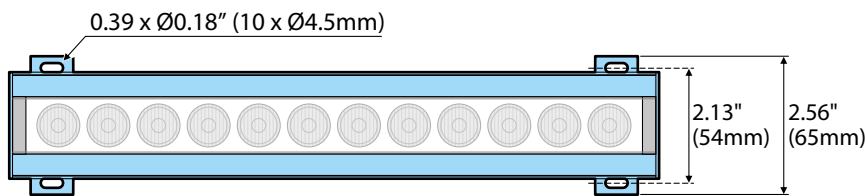

PROJECT	FIRM	ORDER #	TYPE	QTY
---------	------	---------	------	-----

SPECIFICATIONS

Emitters	2700K, 3000K, 3500K, 4000K, DW (2400K-5500K), RGBW (W=3000K, 4000K or 6000K) or RGBA
Optics	10° x 10°, 25° x 25°, 40° x 40°, 60° x 60°, 90° x 90°, 10° x 60° or 30° x 60°
Output	Up to 729 lumens per linear foot (3000K, 10° x 60°)
Lumen maintenance	L ₇₀ 150,000 hours (@ 25° C)
Control	0-100% dimming through DMX (via Aqua Driver 150 or 400)
Fixtures per driver	Aqua Driver 150 : up to 4 fixtures; Aqua Driver 400 : up to 8 fixtures (see page 5)
Operating voltage	24VDC, constant current via Aqua Driver 150 or 400. Aqua Drivers require 100-277VAC, 50/60Hz
Power consumption	1' : 12W 4' : 48W
Connection	98' (30m) STOW cable included (sealed at the fixture end, terminal block at the driver end)
Mounting	Two 53° swivel mounting brackets included
Material	Anodized oxidation aluminum body with glass top lens
Finish	Dark gray, marine environment ready
Ambient temperature range	-40° F to 122° F (-40° C to 50° C)
Ingress protection	IP68, submersible to 10' (3m)
Impact protection	IK08, protection against 5 joule impact (40cm distance) - walk over rated
Warranty	5 years, limited
Weight	1' : 1.5 lbs (0.68 kg) 4' : 6 lbs (2.72 kg)
Dimensions	LxWxH : 12" or 48" x 2.56" x 2.95" (305 or 1220 x 65 x 75mm). See also page 4
Certifications	  

QTY

DIMENSIONS

PROJECT _____ FIRM _____ ORDER # _____ TYPE _____ QTY _____

DRIVER CONNECTIONS

The various sizes of Aqua Graze fixtures use one of two drive currents: 350mA or 700mA. The Aqua Driver modules can either be switched to one current setting or the other. This means that it is not possible to mix 1' and 4' models on the same driver.