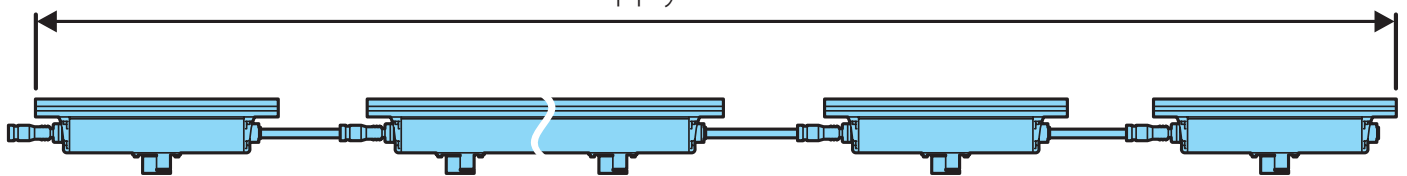

Specifications

Color	RGB, RGBW, RGBA, Dynamic White (2200K-5000K)
Beam Angle	10° x 10°, 10° x 60°, 30° x 60°, 60° x 60°, Asymmetric wall wash (20° angle)
Max Fixtures In Series	50' (15m) @ 120V, 100' (30m) @ 240V+
Total Lumens	693 per foot (RGBW 10° x 60° - Full On)
Center Beam Candela	1979 (RGBW 10° x 60° - Full On)
Control	DMX + RDM, 4' Fixtures can be controlled in either 1' or 4' increments
Mounting	30° Swivel Mount Included, 90° Swivel Mount Optional
Power Consumption	20W (1'), 80W (4')
Operating Voltage	100-277VAC
Lumen Maintenance	L70 @ 150,000 Hours (25° C)
Finish	Anodized Brushed Aluminum, Corrosion resistant
Housing Material	Aluminum; Polycarbonate Lens
Operating Temperature	-40°F to 122°F (-40°C to 50°C)
IP Rating	IP66, Wet Location
Fixture Connectors	Multipin IP68 Connectors, End to end jumpers attached to each fixture
Warranty	5 Years
Weight	3 lbs. / 1.4 kg (1'), 12 lbs / 5.4 kg (4')
Dimensions	L: 12" / 48" W: 2.9" H: 3.9" (L: 305mm / 1220mm W: 72.5mm H: 98.5mm)

Dyna Graze HO Exterior DMX

Related Components (Con't)

Louvers

DGHLV12
12" Louver for Dyna Graze Exterior HO DMX

DGHLV48
48" Louver for Dyna Graze Exterior HO DMX

Fixture Setup Accessories

XMT350
DMX + RDM Addressing and Testing Tool

Wiring

240VAC supply: 100 feet of fixtures
120VAC supply: 50 feet of fixtures

Dyna Graze HO Exterior DMX

Photometrics

For additional color data and IES files, please visit acclaimlighting.com

RGBW 10° x 60° 1'