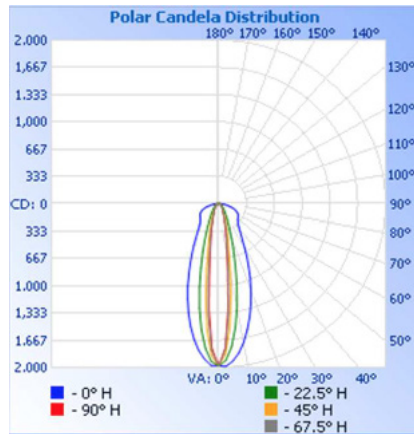

Specifications

Color	RGB, RGBW, RGBA, Dynamic White (2200K-5000K)
Beam Angle	10° x 10°, 10° x 60°, 30° x 60°, 60° x 60°, Asymmetric wall wash (20° angle)
Max Fixtures In Series	50' (15m) @ 120V, 100' (30m) @ 240V+
Total Lumens	693 per foot (RGBW 10° x 60° - Full On)
Center Beam Candela	1979 (RGBW 10° x 60° - Full On)
Control	DMX + RDM, 4' Fixtures can be controlled in either 1' or 4' increments
Mounting	30° Swivel Mount Included, 90° Swivel Mount Optional
Power Consumption	20W (1'), 80W (4')
Operating Voltage	100-277VAC
Lumen Maintenance	L70 @ 150,000 Hours (25° C)
Finish	Anodized Brushed Aluminum, Corrosion resistant
Housing Material	Aluminum; Polycarbonate Lens
Operating Temperature	-40°F to 122°F (-40°C to 50°C)
IP Rating	IP66, Wet Location
Fixture Connectors	Multipin IP68 Connectors, End to end jumpers attached to each fixture
Warranty	5 Years
Weight	3 lbs. / 1.4 kg (1'), 12 lbs / 5.4 kg (4')
Dimensions	L: 12" / 48" W: 2.9" H: 3.9" (L: 305mm / 1220mm W: 72.5mm H: 98.5mm)

Wiring

240VAC supply: 100 feet of fixtures
120VAC supply: 50 feet of fixtures

Dyna Graze HO Exterior DMX

Photometrics

For additional color data and IES files, please visit acclaimlighting.com

RGBW 10° x 60° 1'

Zonal Lumen Summary

Zone	Lumens	%
0-60	615.8	88.8
60-90	77	11.1
90-180	0.4	0.1
Total	693.2	100

Polar Candela Distribution

Isofootcandle Plot

RGBW 60° 1'

Zonal Lumen Summary

Zone	Lumens	%
0-60	562.60	89.9
60-90	108.50	16.2
90-180	0.5	0.1
Total	671.5	100