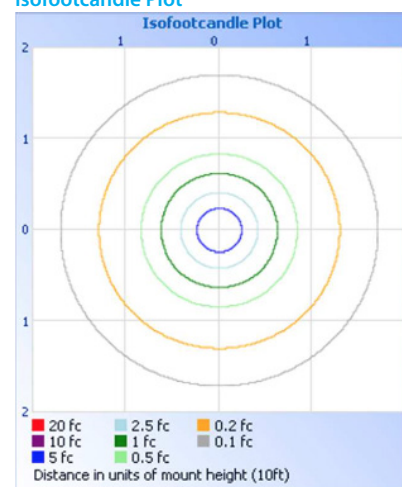

Specifications

Color	RGB, RGBW, RGBA, Dynamic White (2200K-5000K)
Beam Angle	10° x 10°, 10° x 60°, 30° x 60°, 60° x 60°, Asymmetric wall wash (20° angle)
Max Fixtures In Series	50' (15m) @ 120V, 100' (30m) @ 240V+
Total Lumens	693 per foot (RGBW 10° x 60° - Full On)
Center Beam Candela	1979 (RGBW 10° x 60° - Full On)
Control	DMX + RDM, 4' Fixtures can be controlled in either 1' or 4' increments
Mounting	30° Swivel Mount Included, 90° Swivel Mount Optional
Power Consumption	20W (1'), 80W (4')
Operating Voltage	100-277VAC
Lumen Maintenance	L70 @ 150,000 Hours (25° C)
Finish	Anodized Brushed Aluminum, Corrosion resistant
Housing Material	Aluminum; Polycarbonate Lens
Operating Temperature	-40°F to 122°F (-40°C to 50°C)
IP Rating	IP66, Wet Location
Fixture Connectors	Multipin IP68 Connectors, End to end jumpers attached to each fixture
Warranty	5 Years
Weight	3 lbs. / 1.4 kg (1'), 12 lbs / 5.4 kg (4')
Dimensions	L: 12" / 48" W: 2.9" H: 3.9" (L: 305mm / 1220mm W: 72.5mm H: 98.5mm)

Wiring

240VAC supply: 100 feet of fixtures
120VAC supply: 50 feet of fixtures

Dyna Graze HO Exterior DMX

Photometrics

For additional color data and IES files, please visit acclaimlighting.com

RGBW 10° x 60° 1'

Zonal Lumen Summary

Zone	Lumens	%
0-60	615.8	88.8
60-90	77	11.1
90-180	0.4	0.1
Total	693.2	100

Polar Candela Distribution

Isofootcandle Plot

RGBW 60° 1'

Zonal Lumen Summary

Zone	Lumens	%
0-60	562.60	89.9
60-90	108.50	16.2
90-180	0.5	0.1
Total	671.5	100

Polar Candela Distribution

Isofootcandle Plot

RGB 10° x 60° 1'

Zonal Lumen Summary

Zone	Lumens	%
0-60	537.8	89.9
60-90	60.2	10.1
90-180	0.4	0.1
Total	598.4	100

Polar Candela Distribution

Isofootcandle Plot