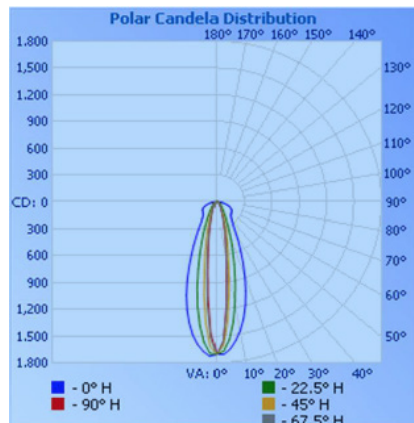

Specifications

Color	RGB, RGBW, RGBA, Dynamic White (2200K-5000K)
Beam Angle	10° x 10°, 10° x 60°, 30° x 60°, 60° x 60°, Asymmetric wall wash (20° angle)
Max Fixtures In Series	50' (15m) @ 120V, 100' (30m) @ 240V+
Total Lumens	693 per foot (RGBW 10° x 60° - Full On)
Center Beam Candela	1979 (RGBW 10° x 60° - Full On)
Control	DMX + RDM, 4' Fixtures can be controlled in either 1' or 4' increments
Mounting	30° Swivel Mount Included, 90° Swivel Mount Optional
Power Consumption	20W (1'), 80W (4')
Operating Voltage	100-277VAC
Lumen Maintenance	L70 @ 150,000 Hours (25° C)
Finish	Anodized Brushed Aluminum, Corrosion resistant
Housing Material	Aluminum; Polycarbonate Lens
Operating Temperature	-40°F to 122°F (-40°C to 50°C)
IP Rating	IP66, Wet Location
Fixture Connectors	Multipin IP68 Connectors, End to end jumpers attached to each fixture
Warranty	5 Years
Weight	3 lbs. / 1.4 kg (1'), 12 lbs / 5.4 kg (4')
Dimensions	L: 12" / 48" W: 2.9" H: 3.9" (L: 305mm / 1220mm W: 72.5mm H: 98.5mm)

Zonal Lumen Summary

Zone	Lumens	%
0-60	615.8	88.8
60-90	77	11.1
90-180	0.4	0.1
Total	693.2	100

Polar Candela Distribution

Isofootcandle Plot

RGBW 60° 1'

Zonal Lumen Summary

Zone	Lumens	%
0-60	562.60	89.9
60-90	108.50	16.2
90-180	0.5	0.1
Total	671.5	100

Polar Candela Distribution

Isofootcandle Plot

RGB 10° x 60° 1'

Zonal Lumen Summary

Zone	Lumens	%
0-60	537.8	89.9
60-90	60.2	10.1
90-180	0.4	0.1
Total	598.4	100

Polar Candela Distribution

Isofootcandle Plot