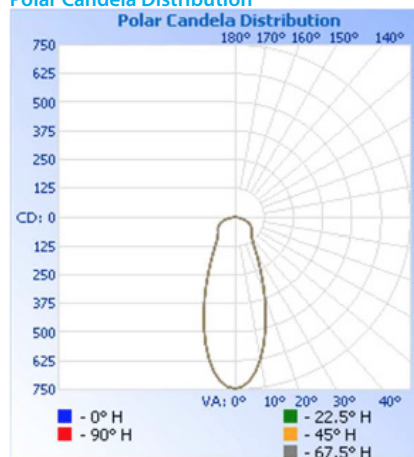

Specifications

Color	RGB, RGBW, RGBA, Dynamic White (2200K-5000K)
Beam Angle	10° x 10°, 10° x 60°, 30° x 60°, 60° x 60°, Asymmetric wall wash (20° angle)
Max Fixtures In Series	50' (15m) @ 120V, 100' (30m) @ 240V+
Total Lumens	693 per foot (RGBW 10° x 60° - Full On)
Center Beam Candela	1979 (RGBW 10° x 60° - Full On)
Control	DMX + RDM, 4' Fixtures can be controlled in either 1' or 4' increments
Mounting	30° Swivel Mount Included, 90° Swivel Mount Optional
Power Consumption	20W (1'), 80W (4')
Operating Voltage	100-277VAC
Lumen Maintenance	L70 @ 150,000 Hours (25° C)
Finish	Anodized Brushed Aluminum, Corrosion resistant
Housing Material	Aluminum; Polycarbonate Lens
Operating Temperature	-40°F to 122°F (-40°C to 50°C)
IP Rating	IP66, Wet Location
Fixture Connectors	Multipin IP68 Connectors, End to end jumpers attached to each fixture
Warranty	5 Years
Weight	3 lbs. / 1.4 kg (1'), 12 lbs / 5.4 kg (4')
Dimensions	L: 12" / 48" W: 2.9" H: 3.9" (L: 305mm / 1220mm W: 72.5mm H: 98.5mm)

Wiring

240VAC supply: 100 feet of fixtures
120VAC supply: 50 feet of fixtures

Dyna Graze HO Exterior DMX

Photometrics

For additional color data and IES files, please visit acclaimlighting.com

RGBW 10° x 60° 1'

Zonal Lumen Summary

Zone	Lumens	%
0-60	615.8	88.8
60-90	77	11.1
90-180	0.4	0.1
Total	693.2	100

Polar Candela Distribution

Isofootcandle Plot

RGBW 60° 1'

Zonal Lumen Summary

Zone	Lumens	%
0-60	562.60	89.9
60-90	108.50	16.2
90-180	0.5	0.1
Total	671.5	100

Polar Candela Distribution

Isofootcandle Plot

RGB 10° x 60° 1'

Zonal Lumen Summary

Zone	Lumens	%
0-60	537.8	89.9
60-90	60.2	10.1
90-180	0.4	0.1
Total	598.4	100

Polar Candela Distribution

Isofootcandle Plot