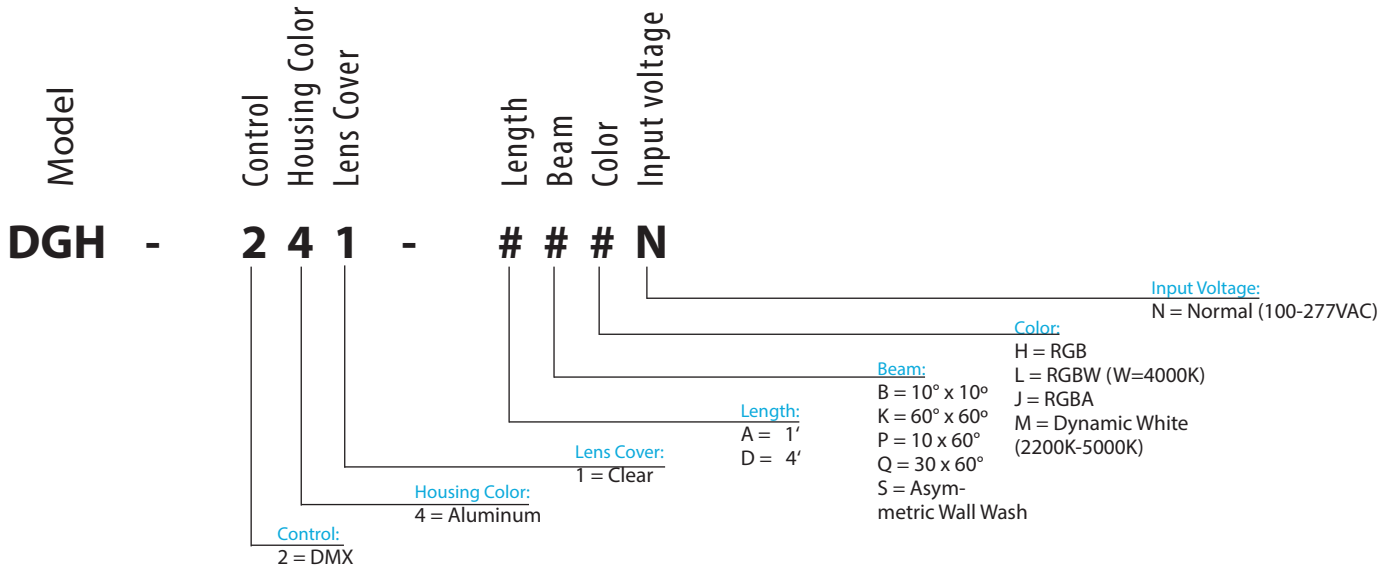

Client:

Project:

Type:

Order Code:

Quantity:

The **Dyna Graze HO Exterior DMX** is a high power, outdoor linear LED fixture. Available in 1' and 4' sections, it offers multiple configurations, including RGB, RGBW, and Dynamic White. Featuring a robust IP66 housing, a multi-voltage switching power supply, and a glare shield, it is the perfect option for any structure that calls for outdoor linear grazing.

Specifications

Color	RGB, RGBW, RGBA, Dynamic White (2200K-5000K)
Beam Angle	10° x 10°, 10° x 60°, 30° x 60°, 60° x 60°, Asymmetric wall wash (20° angle)
Max Fixtures In Series	50' (15m) @ 120V, 100' (30m) @ 240V+
Total Lumens	693 per foot (RGBW 10° x 60° - Full On)
Center Beam Candela	1979 (RGBW 10° x 60° - Full On)
Control	DMX + RDM, 4' Fixtures can be controlled in either 1' or 4' increments
Mounting	30° Swivel Mount Included, 90° Swivel Mount Optional
Power Consumption	20W (1'), 80W (4')
Operating Voltage	100-277VAC
Lumen Maintenance	L70 @ 150,000 Hours (25° C)
Finish	Anodized Brushed Aluminum, Corrosion resistant
Housing Material	Aluminum; Polycarbonate Lens
Operating Temperature	-40°F to 122°F (-40°C to 50°C)
IP Rating	IP66, Wet Location
Fixture Connectors	Multipin IP68 Connectors, End to end jumpers attached to each fixture
Warranty	5 Years
Weight	3 lbs. / 1.4 kg (1'), 12 lbs / 5.4 kg (4')
Dimensions	L: 12" / 48" W: 2.9" H: 3.9" (L: 305mm / 1220mm W: 72.5mm H: 98.5mm)

Certifications

Dyna Graze HO Exterior DMX

Order Codes

* Indicates Special Order

Dimensions

Dyna Graze HO Exterior DMX

Related Components

Connection Cables