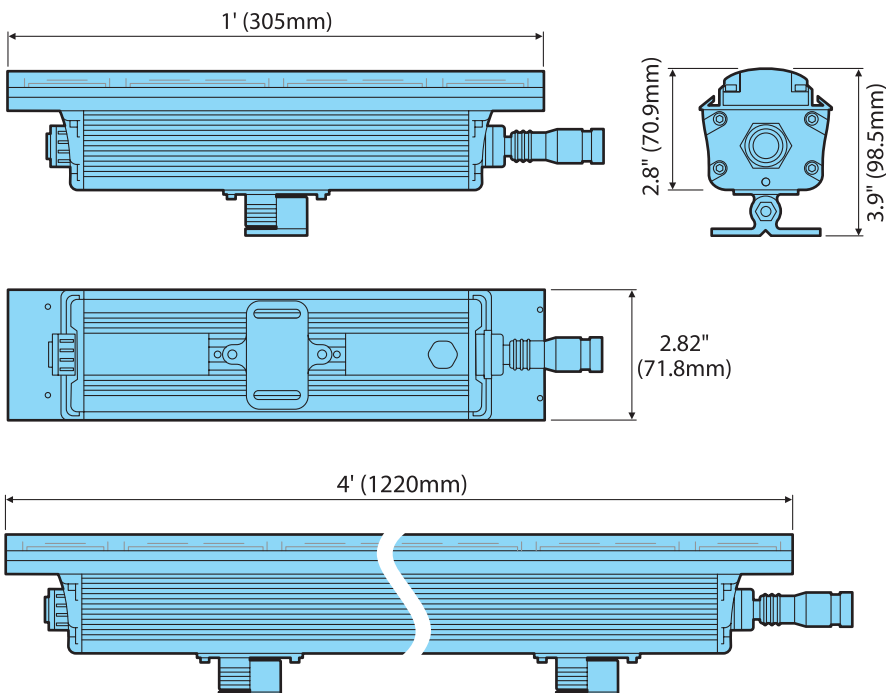

Specifications

Color	RGB, RGBW, RGBA, Dynamic White (2200K-5000K)
Beam Angle	10° x 10°, 10° x 60°, 30° x 60°, 60° x 60°, Asymmetric wall wash (20° angle)
Max Fixtures In Series	50' (15m) @ 120V, 100' (30m) @ 240V+
Total Lumens	693 per foot (RGBW 10° x 60° - Full On)
Center Beam Candela	1979 (RGBW 10° x 60° - Full On)
Control	DMX + RDM, 4' Fixtures can be controlled in either 1' or 4' increments
Mounting	30° Swivel Mount Included, 90° Swivel Mount Optional
Power Consumption	20W (1'), 80W (4')
Operating Voltage	100-277VAC
Lumen Maintenance	L70 @ 150,000 Hours (25° C)
Finish	Anodized Brushed Aluminum, Corrosion resistant
Housing Material	Aluminum; Polycarbonate Lens
Operating Temperature	-40°F to 122°F (-40°C to 50°C)
IP Rating	IP66, Wet Location
Fixture Connectors	Multipin IP68 Connectors, End to end jumpers attached to each fixture
Warranty	5 Years
Weight	3 lbs. / 1.4 kg (1'), 12 lbs / 5.4 kg (4')
Dimensions	L: 12" / 48" W: 2.9" H: 3.9" (L: 305mm / 1220mm W: 72.5mm H: 98.5mm)

Certifications

Dyna Graze HO Exterior DMX

Order Codes

* Indicates Special Order

Dimensions

Dyna Graze HO Exterior DMX

Related Components

Connection Cables

DGHFC10
10' Feed Cable For Dyna Graze Exterior HO DMX + End Cap
Powers up to 50' at 120VAC / 100' at 240V+

DGHLC1
1' Link Cable for Dyna Graze Exterior HO DMX

DGHLC5
5' Link Cable for Dyna Graze Exterior HO DMX