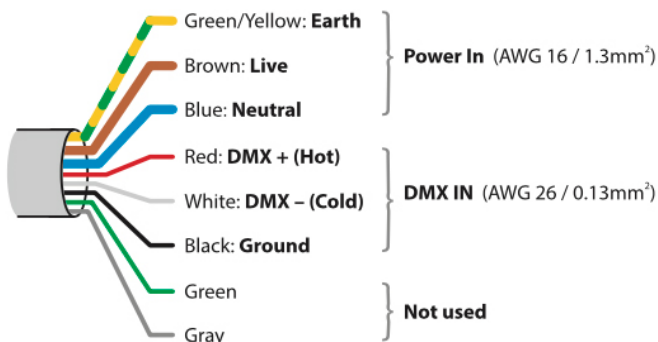

Specifications

Color	RGB, RGBW, RGBA, Dynamic White (2200K-5000K)
Beam Angle	10° x 10°, 10° x 60°, 30° x 60°, 60° x 60°, Asymmetric wall wash (20° angle)
Max Fixtures In Series	50' (15m) @ 120V, 100' (30m) @ 240V+
Total Lumens	693 per foot (RGBW 10° x 60° - Full On)
Center Beam Candela	1979 (RGBW 10° x 60° - Full On)
Control	DMX + RDM, 4' Fixtures can be controlled in either 1' or 4' increments
Mounting	30° Swivel Mount Included, 90° Swivel Mount Optional
Power Consumption	20W (1'), 80W (4')
Operating Voltage	100-277VAC
Lumen Maintenance	L70 @ 150,000 Hours (25° C)
Finish	Anodized Brushed Aluminum, Corrosion resistant
Housing Material	Aluminum; Polycarbonate Lens
Operating Temperature	-40°F to 122°F (-40°C to 50°C)
IP Rating	IP66, Wet Location
Fixture Connectors	Multipin IP68 Connectors, End to end jumpers attached to each fixture
Warranty	5 Years
Weight	3 lbs. / 1.4 kg (1'), 12 lbs / 5.4 kg (4')
Dimensions	L: 12" / 48" W: 2.9" H: 3.9" (L: 305mm / 1220mm W: 72.5mm H: 98.5mm)

Dyna Graze HO Exterior DMX

Related Components (Con't)

Louvers

DGHLV12
12" Louver for Dyna Graze Exterior HO DMX

DGHLV48
48" Louver for Dyna Graze Exterior HO DMX

Fixture Setup Accessories

XMT350
DMX + RDM Addressing and Testing Tool

Wiring

240VAC supply: 100 feet of fixtures
120VAC supply: 50 feet of fixtures

Dyna Graze HO Exterior DMX

Photometrics

For additional color data and IES files, please visit acclaimlighting.com

RGBW 10° x 60° 1'