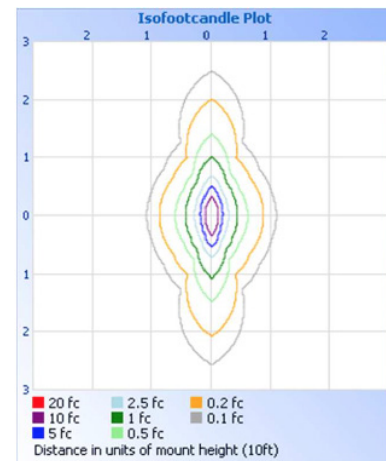

Specifications

Color	RGB, RGBW, RGBA, Dynamic White (2200K-5000K)
Beam Angle	10° x 10°, 10° x 60°, 30° x 60°, 60° x 60°, Asymmetric wall wash (20° angle)
Max Fixtures In Series	50' (15m) @ 120V, 100' (30m) @ 240V+
Total Lumens	693 per foot (RGBW 10° x 60° - Full On)
Center Beam Candela	1979 (RGBW 10° x 60° - Full On)
Control	DMX + RDM, 4' Fixtures can be controlled in either 1' or 4' increments
Mounting	30° Swivel Mount Included, 90° Swivel Mount Optional
Power Consumption	20W (1'), 80W (4')
Operating Voltage	100-277VAC
Lumen Maintenance	L70 @ 150,000 Hours (25° C)
Finish	Anodized Brushed Aluminum, Corrosion resistant
Housing Material	Aluminum; Polycarbonate Lens
Operating Temperature	-40°F to 122°F (-40°C to 50°C)
IP Rating	IP66, Wet Location
Fixture Connectors	Multipin IP68 Connectors, End to end jumpers attached to each fixture
Warranty	5 Years
Weight	3 lbs. / 1.4 kg (1'), 12 lbs / 5.4 kg (4')
Dimensions	L: 12" / 48" W: 2.9" H: 3.9" (L: 305mm / 1220mm W: 72.5mm H: 98.5mm)

Wiring

240VAC supply: 100 feet of fixtures
120VAC supply: 50 feet of fixtures

Dyna Graze HO Exterior DMX

Photometrics

For additional color data and IES files, please visit acclaimlighting.com

RGBW 10° x 60° 1'

Zonal Lumen Summary

Zone	Lumens	%
0-60	615.8	88.8
60-90	77	11.1
90-180	0.4	0.1
Total	693.2	100

Polar Candela Distribution

Isofootcandle Plot

RGBW 60° 1'

Zonal Lumen Summary

Zone	Lumens	%
0-60	562.60	89.9
60-90	108.50	16.2
90-180	0.5	0.1
Total	671.5	100