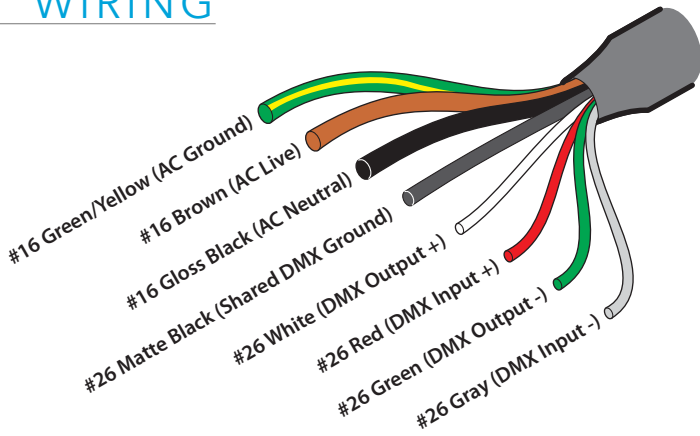

SPECIFICATIONS

Colors	2700K, 3000K, 3500K, 4000K, 5700K
Beam Angles	5° standard, 10°, 20°, 40°, 60°, 10° x 60° spread lens options
Photometrics	See page 4, Up to 7,591 lumens, 755,050 center candela
Effective Projected Area	1.16ft ²
Control	DMX+RDM, manual dim setting in menu, photocell included, Aria wireless direct connect
Max Fixtures in Series	32 via DMX, power local to each fixture
Power Consumption	135W maximum
Operating Voltage	100-277VAC, 50/60 Hz
Lumen Maintenance	L70 @ 150,000 hours (25° C)
Mounting	Surface mount bracket included, optional tenon mount and pipe clamp available
Finish	Gray standard (RAL 7047), black, white, and custom colors optional
Material	Die cast aluminum, polycarbonate lens, optional marine coating available
Ambient Operating Temperature	-40° F to 125° F (-40° C to 51° C)
IP Rating	IP66, wet location
IK Rating	IK07, protection against 2 joule impact
Fixture Connectors	Attached 5' (1.5m) IP66 hybrid cable, AC power +DMX/RDM
Warranty	5 Years, limited
Weight	30.6 lbs. (13.8 kg)
Dimensions	L: 14.17" x W: 13.3" x D: 8.38" (360mm x 338mm x 213mm)

TM4

Use with 3.5" pipe, schedule 40 tenon mount
(4.13", 105mm inner dia.)

PC2

Use with 2" pipe, schedule 40 pipe clamp
mounts 1 or 2 fixtures

PC4

Use with 4" pipe, schedule 40 pipe clamp
mounts 1 or 2 fixtures

DIMENSIONS

WIRING

PHOTOMETRICS

Color Temp / Beam	Lumens	Center Candela	Efficacy (l/pw)	CRI (Ra)	TM30
2700K, 5°	6,316	626,644	45	80.1	82.0
3000K, 5°	6,940	698,751	50	79.5	80.7
3500K, 5°	6,982	704,857	50	81.0	80.9
4000K, 5°	7,591	755,055	53	79.4	80.6
5700K, 5°	6,370	666,804	45	87.4	87.6