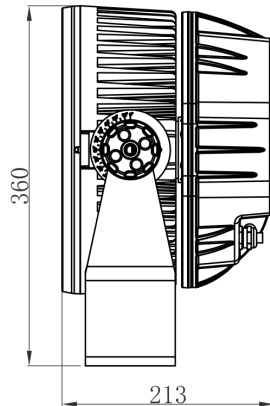

SPECIFICATIONS

Colors	2700K, 3000K, 3500K, 4000K, 5700K
Beam Angles	5° standard, 10°, 20°, 40°, 60°, 10° x 60° spread lens options
Photometrics	See page 4, Up to 7,591 lumens, 755,050 center candela
Effective Projected Area	1.16ft ²
Control	DMX+RDM, manual dim setting in menu, photocell included, Aria wireless direct connect
Max Fixtures in Series	32 via DMX, power local to each fixture
Power Consumption	135W maximum
Operating Voltage	100-277VAC, 50/60 Hz
Lumen Maintenance	L70 @ 150,000 hours (25° C)
Mounting	Surface mount bracket included, optional tenon mount and pipe clamp available
Finish	Gray standard (RAL 7047), black, white, and custom colors optional
Material	Die cast aluminum, polycarbonate lens, optional marine coating available
Ambient Operating Temperature	-40° F to 125° F (-40° C to 51° C)
IP Rating	IP66, wet location
IK Rating	IK07, protection against 2 joule impact
Fixture Connectors	Attached 5' (1.5m) IP66 hybrid cable, AC power +DMX/RDM
Warranty	5 Years, limited
Weight	30.6 lbs. (13.8 kg)
Dimensions	L: 14.17" x W: 13.3" x D: 8.38" (360mm x 338mm x 213mm)

TM4

Use with 3.5" pipe, schedule 40 tenon mount
(4.13", 105mm inner dia.)

PC2

Use with 2" pipe, schedule 40 pipe clamp
mounts 1 or 2 fixtures

PC4

Use with 4" pipe, schedule 40 pipe clamp
mounts 1 or 2 fixtures

DIMENSIONS

WIRING

PHOTOMETRICS

Color Temp / Beam	Lumens	Center Candela	Efficacy (l/pw)	CRI (Ra)	TM30
2700K, 5°	6,316	626,644	45	80.1	82.0
3000K, 5°	6,940	698,751	50	79.5	80.7
3500K, 5°	6,982	704,857	50	81.0	80.9
4000K, 5°	7,591	755,055	53	79.4	80.6
5700K, 5°	6,370	666,804	45	87.4	87.6