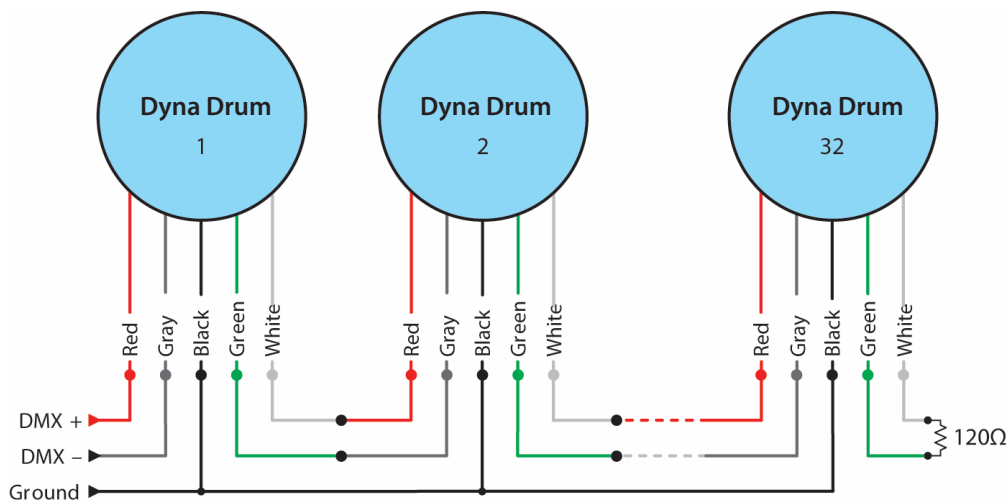

SPECIFICATIONS

Colors	2700K, 3000K, 3500K, 4000K, 5700K
Beam Angles	5° standard, 10°, 20°, 40°, 60°, 10° x 60° spread lens options
Photometrics	See page 4, Up to 7,591 lumens, 755,050 center candela
Effective Projected Area	1.16ft ²
Control	DMX+RDM, manual dim setting in menu, photocell included, Aria wireless direct connect
Max Fixtures in Series	32 via DMX, power local to each fixture
Power Consumption	135W maximum
Operating Voltage	100-277VAC, 50/60 Hz
Lumen Maintenance	L70 @ 150,000 hours (25° C)
Mounting	Surface mount bracket included, optional tenon mount and pipe clamp available
Finish	Gray standard (RAL 7047), black, white, and custom colors optional
Material	Die cast aluminum, polycarbonate lens, optional marine coating available
Ambient Operating Temperature	-40° F to 125° F (-40° C to 51° C)
IP Rating	IP66, wet location
IK Rating	IK07, protection against 2 joule impact
Fixture Connectors	Attached 5' (1.5m) IP66 hybrid cable, AC power +DMX/RDM
Warranty	5 Years, limited
Weight	30.6 lbs. (13.8 kg)
Dimensions	L: 14.17" x W: 13.3" x D: 8.38" (360mm x 338mm x 213mm)

DDSSL40
40° Spread lens for Dyna Drum SO

DDSSL60
60° Spread lens for Dyna Drum SO

DDSSL1060
10° x 60° Spread lens for Dyna Drum SO

DDSOFSG Full snoot for Dyna Drum SO, Gray
DDSOFSB Full snoot for Dyna Drum SO, Black
DDSOFSW Full snoot for Dyna Drum SO, White

TM4

Use with 3.5" pipe, schedule 40 tenon mount
(4.13", 105mm inner dia.)

PC2

Use with 2" pipe, schedule 40 pipe clamp
mounts 1 or 2 fixtures

PC4

Use with 4" pipe, schedule 40 pipe clamp
mounts 1 or 2 fixtures

DIMENSIONS

WIRING

PHOTOMETRICS

Color Temp / Beam	Lumens	Center Candela	Efficacy (l/pw)	CRI (Ra)	TM30
2700K, 5°	6,316	626,644	45	80.1	82.0
3000K, 5°	6,940	698,751	50	79.5	80.7
3500K, 5°	6,982	704,857	50	81.0	80.9
4000K, 5°	7,591	755,055	53	79.4	80.6
5700K, 5°	6,370	666,804	45	87.4	87.6