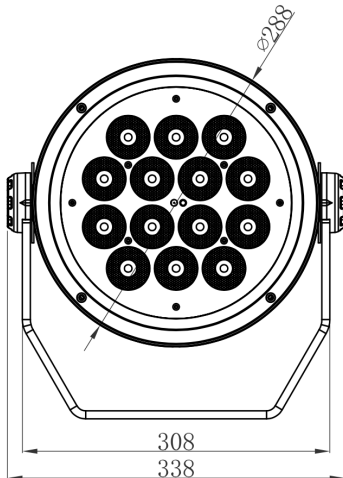

SPECIFICATIONS

Colors	2700K, 3000K, 3500K, 4000K, 5700K
Beam Angles	5° standard, 10°, 20°, 40°, 60°, 10° x 60° spread lens options
Photometrics	See page 4, Up to 7,591 lumens, 755,050 center candela
Effective Projected Area	1.16ft ²
Control	DMX+RDM, manual dim setting in menu, photocell included, Aria wireless direct connect
Max Fixtures in Series	32 via DMX, power local to each fixture
Power Consumption	135W maximum
Operating Voltage	100-277VAC, 50/60 Hz
Lumen Maintenance	L70 @ 150,000 hours (25° C)
Mounting	Surface mount bracket included, optional tenon mount and pipe clamp available
Finish	Gray standard (RAL 7047), black, white, and custom colors optional
Material	Die cast aluminum, polycarbonate lens, optional marine coating available
Ambient Operating Temperature	-40° F to 125° F (-40° C to 51° C)
IP Rating	IP66, wet location
IK Rating	IK07, protection against 2 joule impact
Fixture Connectors	Attached 5' (1.5m) IP66 hybrid cable, AC power +DMX/RDM
Warranty	5 Years, limited
Weight	30.6 lbs. (13.8 kg)
Dimensions	L: 14.17" x W: 13.3" x D: 8.38" (360mm x 338mm x 213mm)

DDSOHSG Half snoot for Dyna Drum SO, Gray
DDSOHSB Half snoot for Dyna Drum SO, Black
DDSOHSW Half snoot for Dyna Drum SO, White

RELATED COMPONENTS

Optional Mounting Accessories

TM2

Use with 2" pipe, schedule 40 tenon mount
(2.51", 64mm inner dia.)

TM4

Use with 3.5" pipe, schedule 40 tenon mount
(4.13", 105mm inner dia.)

PC2

Use with 2" pipe, schedule 40 pipe clamp
mounts 1 or 2 fixtures

PC4

Use with 4" pipe, schedule 40 pipe clamp
mounts 1 or 2 fixtures

DIMENSIONS

WIRING

PHOTOMETRICS

Color Temp / Beam	Lumens	Center Candela	Efficacy (l/pw)	CRI (Ra)	TM30
2700K, 5°	6,316	626,644	45	80.1	82.0
3000K, 5°	6,940	698,751	50	79.5	80.7
3500K, 5°	6,982	704,857	50	81.0	80.9
4000K, 5°	7,591	755,055	53	79.4	80.6
5700K, 5°	6,370	666,804	45	87.4	87.6