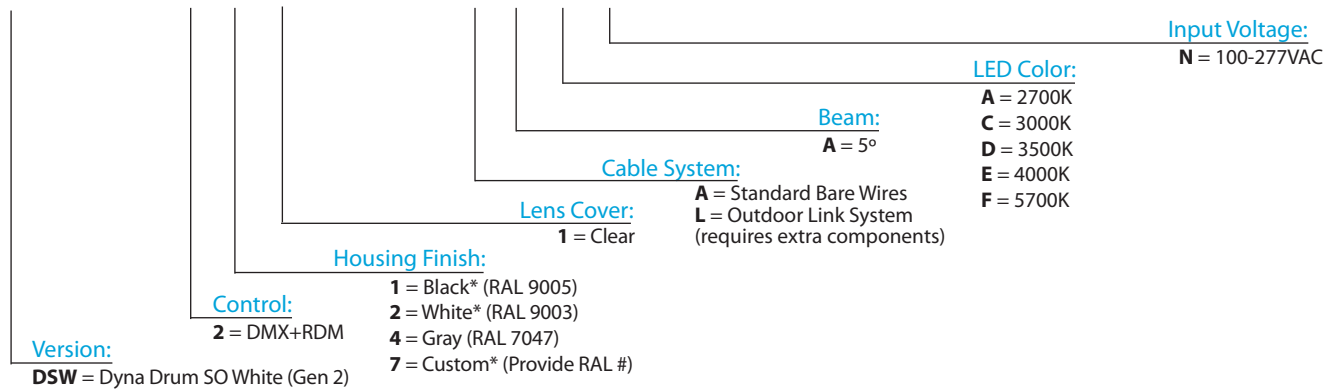

ORDER CODES

* indicates special order

DSW - 2 # 1 - # A # N

RELATED COMPONENTS

Optional Beam Accessories

DDSSL20
20° Spread lens for Dyna Drum SO

DDSSL40
40° Spread lens for Dyna Drum SO

DDSSL60
60° Spread lens for Dyna Drum SO

DDSSL1060
10° x 60° Spread lens for Dyna Drum SO