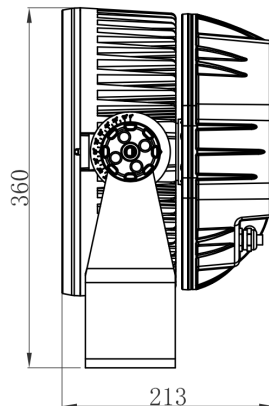

SPECIFICATIONS

Colors	QW6: RGBW (W=6000K), QW4: RGBW (W=4000K), QS: RGBW (W=3000K)
Beam Angles	10° standard, 20°, 40°, 60°, 10° x 60° spread lens options
Photometrics	See page 4, up to 4124 lumens, 117,630 center candela
Effective Projected Area	1.16 ft ²
Control	DMX+RDM, manual color setting in menu, photocell included, Aria wireless direct connect
Max Fixtures in Series	32 via DMX, power local to each fixture
Power Consumption	150W maximum
Operating Voltage	100-277VAC, 50/60 Hz
Lumen Maintenance	L70 @ 150,000 hours (25° C)
Mounting	Surface mount bracket included, optional tenon mount and pipe clamp available
Finish	Gray standard (RAL 7047), black, white, and custom colors optional
Material	Die cast aluminum, glass top lens, optional marine coating available
Ambient Operating Temperature	-40° F to 125° F (-40° C to 51° C)
IP Rating	IP66, wet location
IK Rating	IK07, protection against 2 joule impact
Fixture Connectors	Attached 5' (1.5m) IP66 hybrid cable, AC power +DMX/RDM
Warranty	5 Years, limited
Weight	30.6 lbs. (13.8 kg)
Dimensions	L: 14.17" x W: 13.3" x D: 8.38" (360mm x 338mm x 213mm)

RELATED COMPONENTS

Optional Mounting Accessories

TM2

Use with 2" pipe, schedule 40 tenon mount
(2.51", 64mm inner dia.)

TM4

Use with 3.5" pipe, schedule 40 tenon mount
(4.13", 105mm inner dia.)

PC2

Use with 2" pipe, schedule 40 pipe clamp
mounts 1 or 2 fixtures

PC4

Use with 4" pipe, schedule 40 pipe clamp
mounts 1 or 2 fixtures

DIMENSIONS

WIRING

PHOTOMETRICS

Color Temp / Beam	Lumens	Center Candela	Efficacy (l/pw)	CRI White LED	TM30 White LED
QW6 RGBW, 10°	4,124	117,630	28	70.6	68.7
QW4 RGBW, 10°	3,764	106,773	26	80.9	80.9
QS RGBW, 10°	3,454	97,926	24	82	84.7