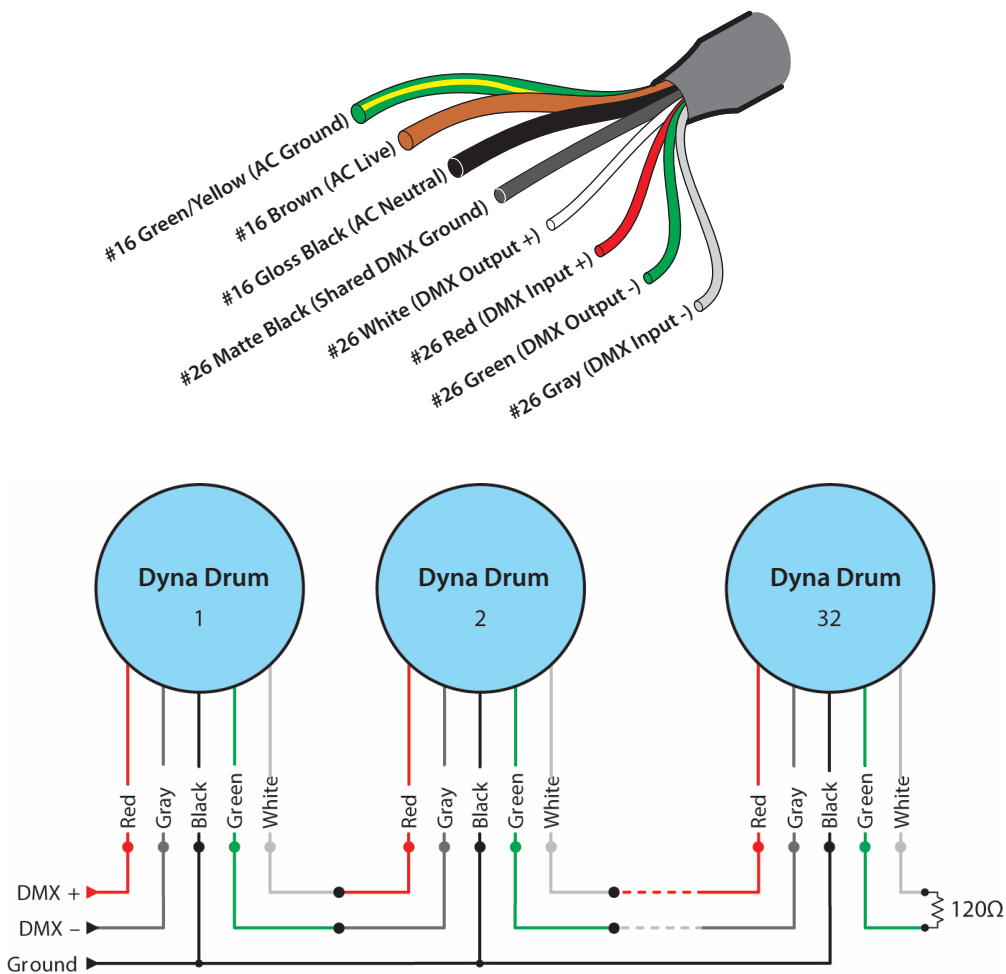

SPECIFICATIONS

Colors	QW6: RGBW (W=6000K), QW4: RGBW (W=4000K), QS: RGBW (W=3000K)
Beam Angles	10° standard, 20°, 40°, 60°, 10° x 60° spread lens options
Photometrics	See page 4, up to 4124 lumens, 117,630 center candela
Effective Projected Area	1.16 ft ²
Control	DMX+RDM, manual color setting in menu, photocell included, Aria wireless direct connect
Max Fixtures in Series	32 via DMX, power local to each fixture
Power Consumption	150W maximum
Operating Voltage	100-277VAC, 50/60 Hz
Lumen Maintenance	L70 @ 150,000 hours (25° C)
Mounting	Surface mount bracket included, optional tenon mount and pipe clamp available
Finish	Gray standard (RAL 7047), black, white, and custom colors optional
Material	Die cast aluminum, glass top lens, optional marine coating available
Ambient Operating Temperature	-40° F to 125° F (-40° C to 51° C)
IP Rating	IP66, wet location
IK Rating	IK07, protection against 2 joule impact
Fixture Connectors	Attached 5' (1.5m) IP66 hybrid cable, AC power +DMX/RDM
Warranty	5 Years, limited
Weight	30.6 lbs. (13.8 kg)
Dimensions	L: 14.17" x W: 13.3" x D: 8.38" (360mm x 338mm x 213mm)

DDSSL1060
10° x 60° Spread lens for Dyna Drum SO

DDSOFSG Full snoot for Dyna Drum SO, Gray
DDSOFSB Full snoot for Dyna Drum SO, Black
DDSOFSW Full snoot for Dyna Drum SO, White

DDSOHSG Half snoot for Dyna Drum SO, Gray
DDSOHSB Half snoot for Dyna Drum SO, Black
DDSOHSW Half snoot for Dyna Drum SO, White

RELATED COMPONENTS

Optional Mounting Accessories

TM2

Use with 2" pipe, schedule 40 tenon mount
(2.51", 64mm inner dia.)

TM4

Use with 3.5" pipe, schedule 40 tenon mount
(4.13", 105mm inner dia.)

PC2

Use with 2" pipe, schedule 40 pipe clamp
mounts 1 or 2 fixtures

PC4

Use with 4" pipe, schedule 40 pipe clamp
mounts 1 or 2 fixtures

DIMENSIONS

WIRING

PHOTOMETRICS

Color Temp / Beam	Lumens	Center Candela	Efficacy (l/pw)	CRI White LED	TM30 White LED
QW6 RGBW, 10°	4,124	117,630	28	70.6	68.7
QW4 RGBW, 10°	3,764	106,773	26	80.9	80.9
QS RGBW, 10°	3,454	97,926	24	82	84.7