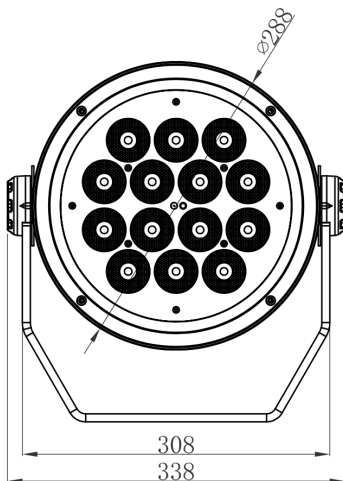

SPECIFICATIONS

Colors	QW6: RGBW (W=6000K), QW4: RGBW (W=4000K), QS: RGBW (W=3000K)
Beam Angles	10° standard, 20°, 40°, 60°, 10° x 60° spread lens options
Photometrics	See page 4, up to 4124 lumens, 117,630 center candela
Effective Projected Area	1.16 ft ²
Control	DMX+RDM, manual color setting in menu, photocell included, Aria wireless direct connect
Max Fixtures in Series	32 via DMX, power local to each fixture
Power Consumption	150W maximum
Operating Voltage	100-277VAC, 50/60 Hz
Lumen Maintenance	L70 @ 150,000 hours (25° C)
Mounting	Surface mount bracket included, optional tenon mount and pipe clamp available
Finish	Gray standard (RAL 7047), black, white, and custom colors optional
Material	Die cast aluminum, glass top lens, optional marine coating available
Ambient Operating Temperature	-40° F to 125° F (-40° C to 51° C)
IP Rating	IP66, wet location
IK Rating	IK07, protection against 2 joule impact
Fixture Connectors	Attached 5' (1.5m) IP66 hybrid cable, AC power +DMX/RDM
Warranty	5 Years, limited
Weight	30.6 lbs. (13.8 kg)
Dimensions	L: 14.17" x W: 13.3" x D: 8.38" (360mm x 338mm x 213mm)

DDSSL1060
10° x 60° Spread lens for Dyna Drum SO

DDSOFSG Full snoot for Dyna Drum SO, Gray
DDSOFSB Full snoot for Dyna Drum SO, Black
DDSOFSW Full snoot for Dyna Drum SO, White

DDSOHSG Half snoot for Dyna Drum SO, Gray
DDSOHSB Half snoot for Dyna Drum SO, Black
DDSOHSW Half snoot for Dyna Drum SO, White

RELATED COMPONENTS

Optional Mounting Accessories

TM2

Use with 2" pipe, schedule 40 tenon mount
(2.51", 64mm inner dia.)

TM4

Use with 3.5" pipe, schedule 40 tenon mount
(4.13", 105mm inner dia.)

PC2

Use with 2" pipe, schedule 40 pipe clamp
mounts 1 or 2 fixtures

PC4

Use with 4" pipe, schedule 40 pipe clamp
mounts 1 or 2 fixtures

DIMENSIONS

WIRING

PHOTOMETRICS

Color Temp / Beam	Lumens	Center Candela	Efficacy (l/pw)	CRI White LED	TM30 White LED
QW6 RGBW, 10°	4,124	117,630	28	70.6	68.7
QW4 RGBW, 10°	3,764	106,773	26	80.9	80.9
QS RGBW, 10°	3,454	97,926	24	82	84.7