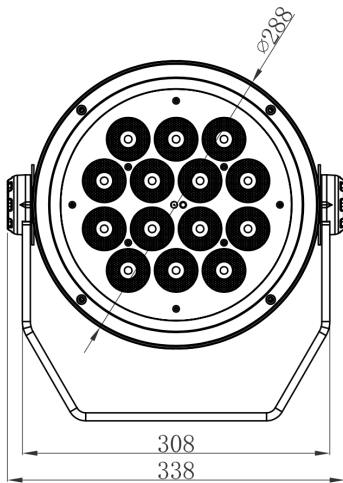

SPECIFICATIONS

Colors	RGBW (W=4000K), RGBA, RGBAW (W=4000K), DW (2400K-5500K)
Beam Angles	8° standard, 20°, 40°, 60°, 10° x 60° spread lens options
Photometrics	See page 4, up to 4,200 lumens, 187,500 center candela
Effective Projected Area	1.16 ft ²
Control	DMX+RDM, manual color setting in menu, photocell included, Aria wireless direct connect
Max Fixtures in Series	32 via DMX, power local to each fixture
Power Consumption	150W maximum
Operating Voltage	100-277VAC, 50/60 Hz
Lumen Maintenance	L70 @ 150,000 hours (25° C)
Mounting	Surface mount bracket included, optional tenon mount and pipe clamp available
Finish	Gray standard (RAL 7047), black, white, and custom colors optional
Material	Die cast aluminum, polycarbonate lens, optional marine coating available
Ambient Operating Temperature	-40° F to 125° F (-40° C to 51° C)
IP Rating	IP66, wet location
IK Rating	IK07, protection against 2 joule impact
Fixture Connectors	Attached 5' (1.5m) IP66 hybrid cable, AC power +DMX/RDM
Warranty	5 Years, limited
Weight	30.6 lbs. (13.8 kg)
Dimensions	L: 14.17" x W: 13.3" x D: 8.38" (360mm x 338mm x 213mm)

DDSOHSG Half snoot for Dyna Drum SO, Gray
DDSOHSB Half snoot for Dyna Drum SO, Black
DDSOHSW Half snoot for Dyna Drum SO, White

RELATED COMPONENTS

Optional Mounting Accessories

TM2

Use with 2" pipe, schedule 40 tenon mount
(2.51", 64mm inner dia.)

TM4

Use with 3.5" pipe, schedule 40 tenon mount
(4.13", 105mm inner dia.)

PC2

Use with 2" pipe, schedule 40 pipe clamp
mounts 1 or 2 fixtures

PC4

Use with 4" pipe, schedule 40 pipe clamp
mounts 1 or 2 fixtures

DIMENSIONS

WIRING

PHOTOMETRICS

Color / Beam	Lumens	Center Candela	Efficacy (l/pw)	CRI (Ra) White LED	TM30
RGBW	TBA				
RGBA	TBA				
RGBAW	3,986	187,507	27	72.7	70.1
DW	TBA				