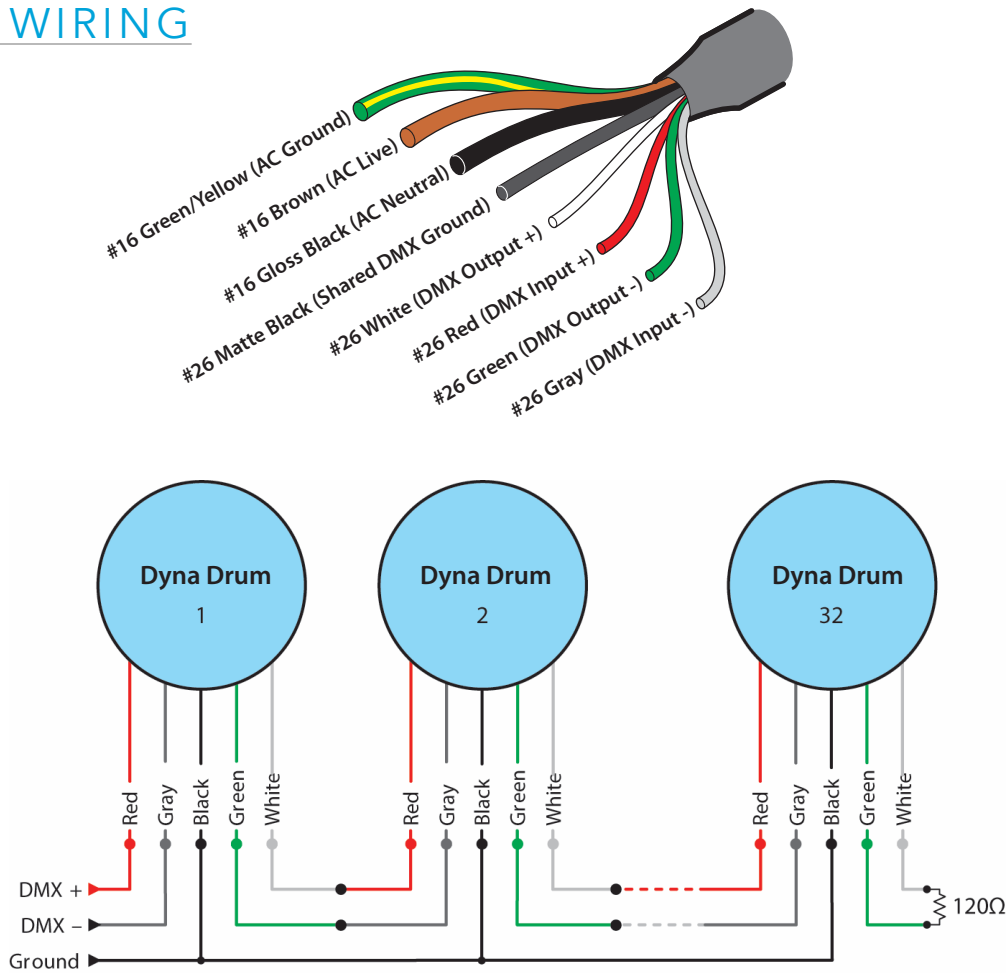

Client:

Project:

Type:

Order Code:

Quantity:

Dyna Drum SO SCS is a high output, outdoor rated, multi-color LED floodlight. It features an internal 100-277VAC power supply, onboard DMX+RDM driver, and each unit carries Acclaim's Aria wireless DMX technology inside. It comes with a narrow 8° beam standard, with optional quick-change spread lenses for wider applications. It is ideal for facade lighting applications and as an area floodlight.

SPECIFICATIONS

Colors	RGBW (W=4000K), RGBA, RGBAW (W=4000K), DW (2400K-5500K)
Beam Angles	8° standard, 20°, 40°, 60°, 10° x 60° spread lens options
Photometrics	See page 4, up to 4,200 lumens, 187,500 center candela
Effective Projected Area	1.16 ft ²
Control	DMX+RDM, manual color setting in menu, photocell included, Aria wireless direct connect
Max Fixtures in Series	32 via DMX, power local to each fixture
Power Consumption	150W maximum
Operating Voltage	100-277VAC, 50/60 Hz
Lumen Maintenance	L70 @ 150,000 hours (25° C)
Mounting	Surface mount bracket included, optional tenon mount and pipe clamp available
Finish	Gray standard (RAL 7047), black, white, and custom colors optional
Material	Die cast aluminum, polycarbonate lens, optional marine coating available
Ambient Operating Temperature	-40° F to 125° F (-40° C to 51° C)
IP Rating	IP66, wet location
IK Rating	IK07, protection against 2 joule impact
Fixture Connectors	Attached 5' (1.5m) IP66 hybrid cable, AC power +DMX/RDM
Warranty	5 Years, limited
Weight	30.6 lbs. (13.8 kg)
Dimensions	L: 14.17" x W: 13.3" x D: 8.38" (360mm x 338mm x 213mm)

TM4

Use with 3.5" pipe, schedule 40 tenon mount
(4.13", 105mm inner dia.)

PC2

Use with 2" pipe, schedule 40 pipe clamp
mounts 1 or 2 fixtures

PC4

Use with 4" pipe, schedule 40 pipe clamp
mounts 1 or 2 fixtures

DIMENSIONS

WIRING

PHOTOMETRICS

Color / Beam	Lumens	Center Candela	Efficacy (l/pw)	CRI (Ra) White LED	TM30
RGBW	TBA				
RGBA	TBA				
RGBAW	3,986	187,507	27	72.7	70.1
DW	TBA				