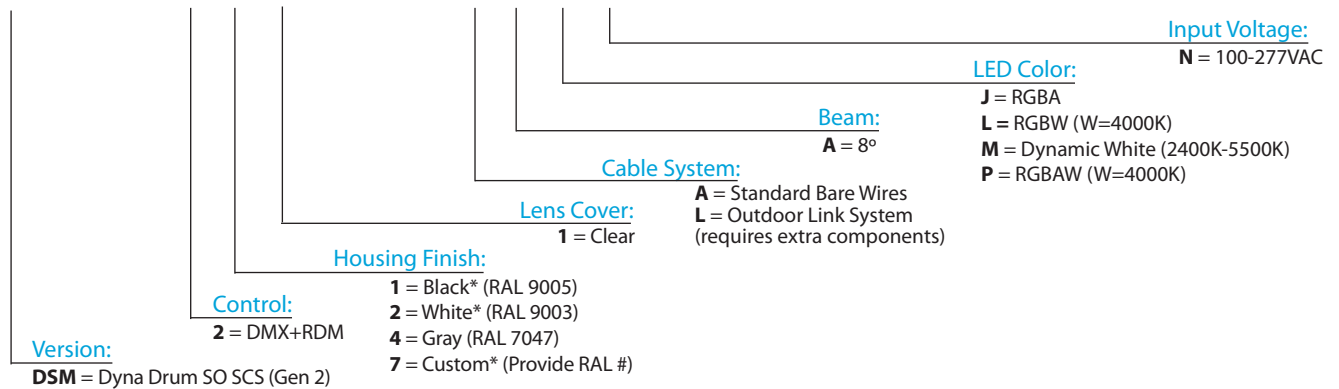

ORDER CODES

* indicates special order

DSM - 2 # 1 - # A # N

RELATED COMPONENTS

Optional Beam Accessories

DDSSL40
40° Spread lens for Dyna Drum SO

DDSSL60
60° Spread lens for Dyna Drum SO

DDSSL1060
10° x 60° Spread lens for Dyna Drum SO