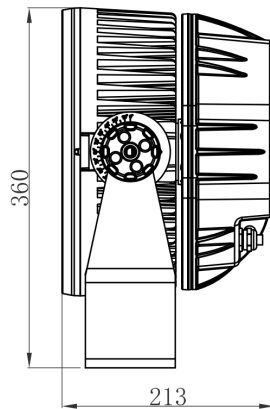

SPECIFICATIONS

Colors	RGBW (W=4000K), RGBA, RGBAW (W=4000K), DW (2400K-5500K)
Beam Angles	8° standard, 20°, 40°, 60°, 10° x 60° spread lens options
Photometrics	See page 4, up to 4,200 lumens, 187,500 center candela
Effective Projected Area	1.16 ft ²
Control	DMX+RDM, manual color setting in menu, photocell included, Aria wireless direct connect
Max Fixtures in Series	32 via DMX, power local to each fixture
Power Consumption	150W maximum
Operating Voltage	100-277VAC, 50/60 Hz
Lumen Maintenance	L70 @ 150,000 hours (25° C)
Mounting	Surface mount bracket included, optional tenon mount and pipe clamp available
Finish	Gray standard (RAL 7047), black, white, and custom colors optional
Material	Die cast aluminum, polycarbonate lens, optional marine coating available
Ambient Operating Temperature	-40° F to 125° F (-40° C to 51° C)
IP Rating	IP66, wet location
IK Rating	IK07, protection against 2 joule impact
Fixture Connectors	Attached 5' (1.5m) IP66 hybrid cable, AC power +DMX/RDM
Warranty	5 Years, limited
Weight	30.6 lbs. (13.8 kg)
Dimensions	L: 14.17" x W: 13.3" x D: 8.38" (360mm x 338mm x 213mm)

TM4

Use with 3.5" pipe, schedule 40 tenon mount
(4.13", 105mm inner dia.)

PC2

Use with 2" pipe, schedule 40 pipe clamp
mounts 1 or 2 fixtures

PC4

Use with 4" pipe, schedule 40 pipe clamp
mounts 1 or 2 fixtures

DIMENSIONS

WIRING

PHOTOMETRICS

Color / Beam	Lumens	Center Candela	Efficacy (l/pw)	CRI (Ra) White LED	TM30
RGBW	TBA				
RGBA	TBA				
RGBAW	3,986	187,507	27	72.7	70.1
DW	TBA				